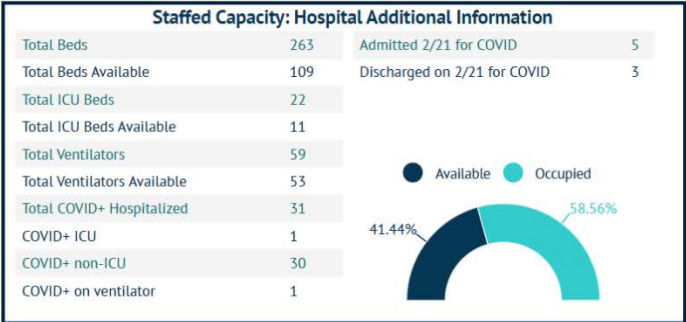

MARTIN TOGETHER

Updated 02/22/2021

Made with **Infogram**

COVID-19 in Martin County

COVID-19 case data is updated daily

Cumulative Case Data
10,342
Positive

Cumulative Case Data
61,363
Negative

Previous Day Percent Positive
06.55%
Martin County