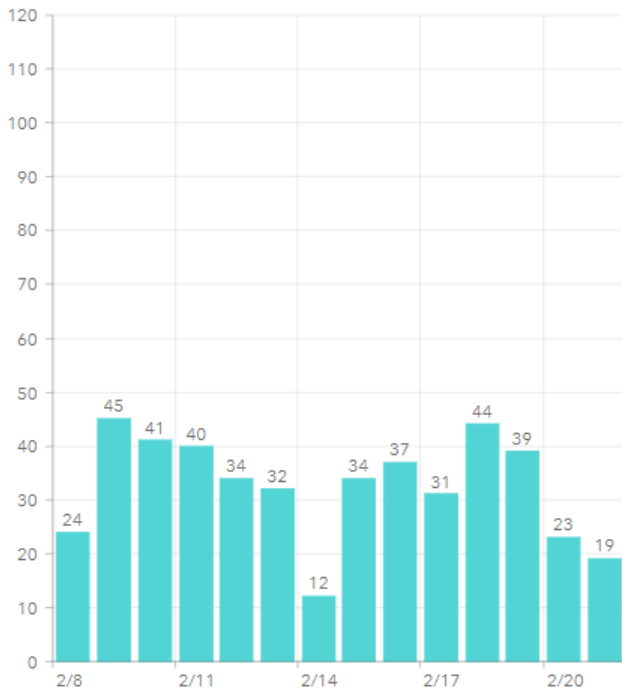

MARTIN TOGETHER

Updated 02/22/2021

Made with **Infogram**

COVID-19 in Martin County

COVID-19 case data is updated daily

Cumulative Case Data
10,342
Positive

Cumulative Case Data
61,363
Negative

Previous Day Percent Positive
06.55%
Martin County

Previous Day Percent Positive
6.82%
State of Florida

Martin County: New Cases by Day

Martin County: Age Distribution of Cases