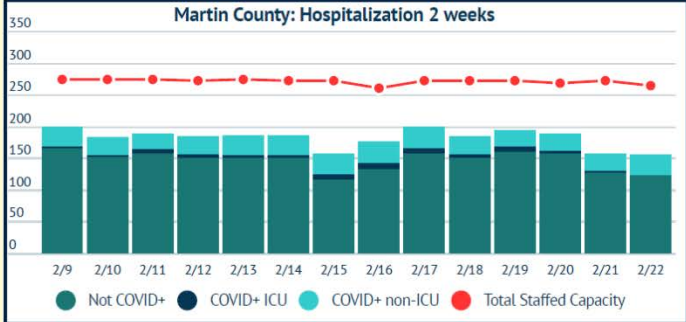

MARTIN TOGETHER

Updated 02/22/2021

Made with **Infogram**

COVID-19 in Martin County

COVID-19 case data is updated daily

Cumulative Case Data
10,342
Positive

Cumulative Case Data
61,363
Negative

Previous Day Percent Positive
06.55%
Martin County

Previous Day Percent Positive
6.82%
State of Florida

Martin County: New Cases by Day

Martin County: Age Distribution of Cases