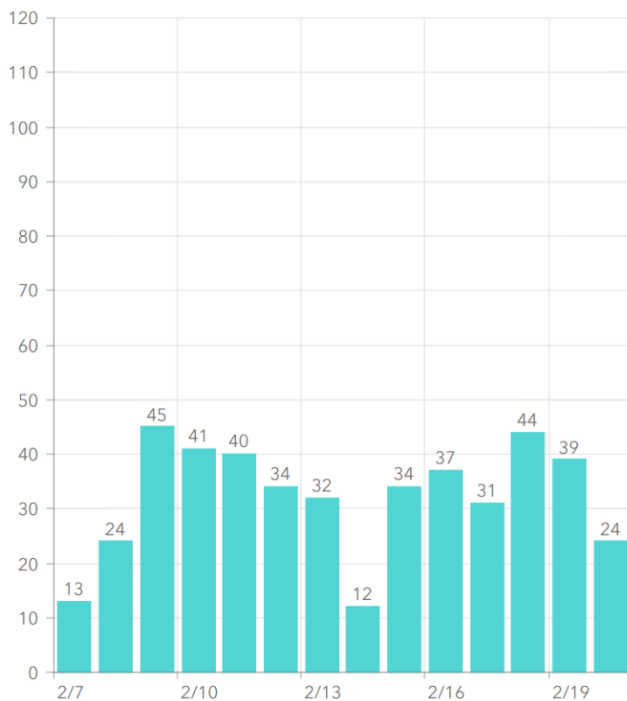

MARTIN TOGETHER

Updated 02/21/2021

Made with **Infogram**

COVID-19 in Martin County

COVID-19 case data is updated daily

Cumulative Case Data

10,322
Positive

Cumulative Case Data

61,280
Negative

Previous Day Percent Positive

04.84%
Martin County

Previous Day Percent Positive

6.32%
State of Florida

Martin County: New Cases by Day

Martin County: Age Distribution of Cases