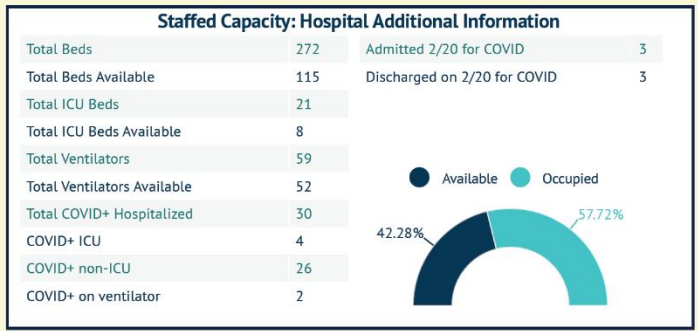

MARTIN TOGETHER

Updated 02/21/2021

Made with **Infogram**

COVID-19 in Martin County

COVID-19 case data is updated daily

Cumulative Case Data

10,322
Positive

Cumulative Case Data