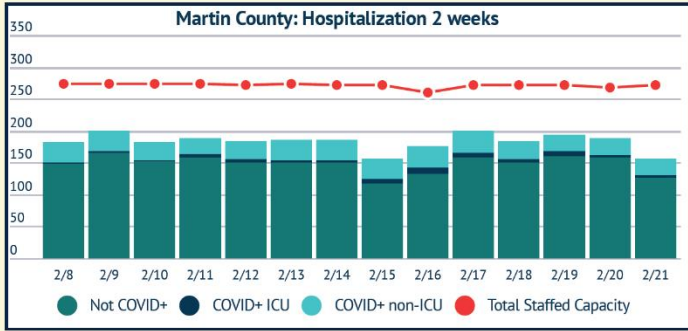

MARTIN TOGETHER

Updated 02/21/2021

Made with **Infogram**

COVID-19 in Martin County

COVID-19 case data is updated daily

Cumulative Case Data

10,322
Positive

Cumulative Case Data

61,280
Negative

Previous Day Percent Positive

04.84%
Martin County

Previous Day Percent Positive

6.32%
State of Florida

Martin County: New Cases by Day

Martin County: Age Distribution of Cases