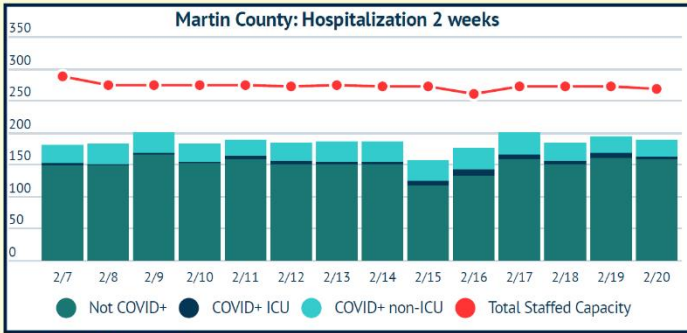

MARTIN TOGETHER

Updated 02/20/2021

Made with infogram

COVID-19 in Martin County

COVID-19 case data is updated daily

Cumulative Case Data
10,300
Positive

Cumulative Case Data
61,100
Negative

Previous Day Percent Positive
05.55%
Martin County

Previous Day Percent Positive
5.74%
State of Florida

Martin County: New Cases by Day

Martin County: Age Distribution of Cases