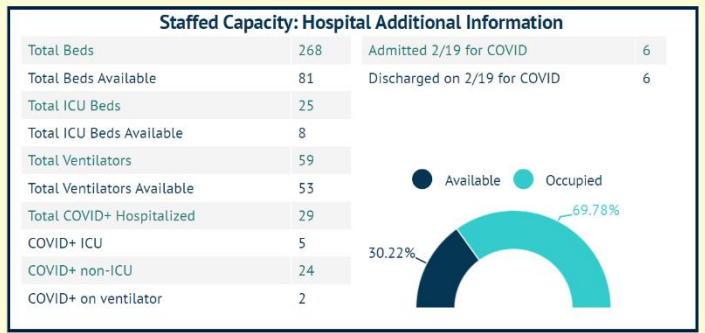

MARTIN TOGETHER

Updated 02/20/2021

Made with infogram

COVID-19 in Martin County

COVID-19 case data is updated daily

Cumulative Case Data
10,300
Positive

Cumulative Case Data
61,100
Negative

Previous Day Percent Positive
05.55%
Martin County