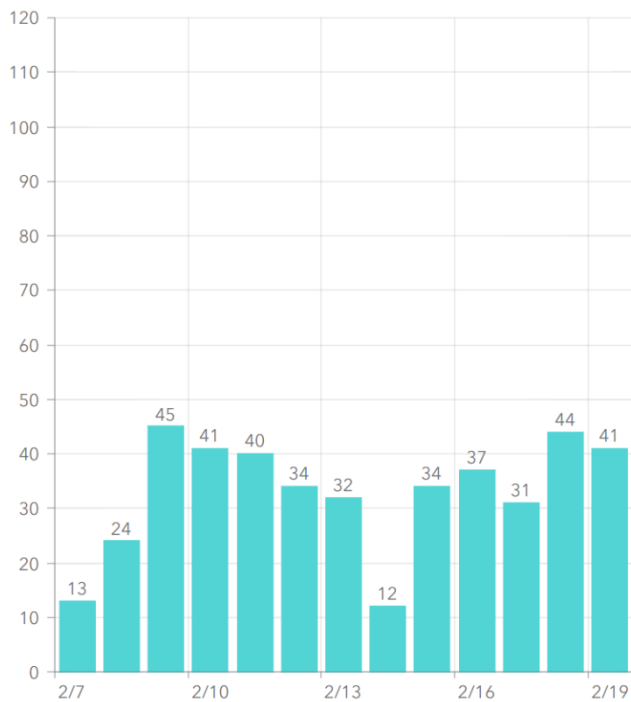

MARTIN TOGETHER

Updated 02/20/2021

Made with infogram

COVID-19 in Martin County

COVID-19 case data is updated daily

Cumulative Case Data
10,300
Positive

Cumulative Case Data
61,100
Negative

Previous Day Percent Positive
05.55%
Martin County

Previous Day Percent Positive
5.74%
State of Florida

Martin County: New Cases by Day

Martin County: Age Distribution of Cases