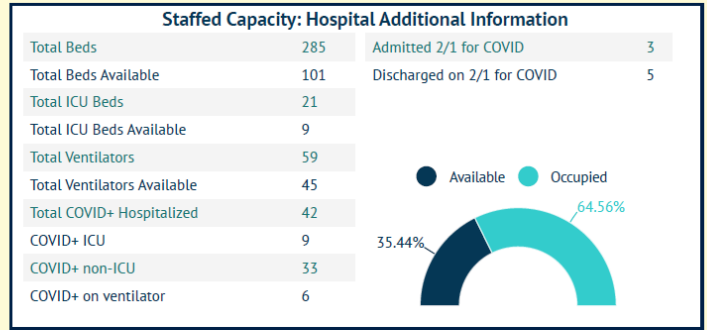

MARTIN TOGETHER

Updated 02/02/2021

Made with **Infogram**

COVID-19 in Martin County

COVID-19 case data is updated daily

Cumulative Case Data

9,708
Positive

Cumulative Case Data