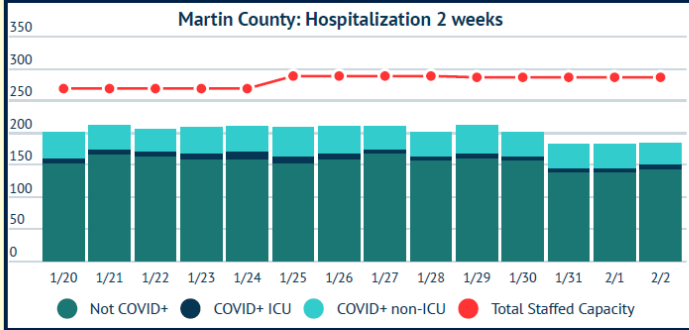

MARTIN TOGETHER

Updated 02/02/2021

Made with **Infogram**

COVID-19 in Martin County

COVID-19 case data is updated daily

Cumulative Case Data

9,708
Positive

Cumulative Case Data

57,762
Negative

Previous Day Percent Positive

10.16%
Martin County

Previous Day Percent Positive

8.36%
State of Florida

Martin County: New Cases by Day

Martin County: Age Distribution of Cases