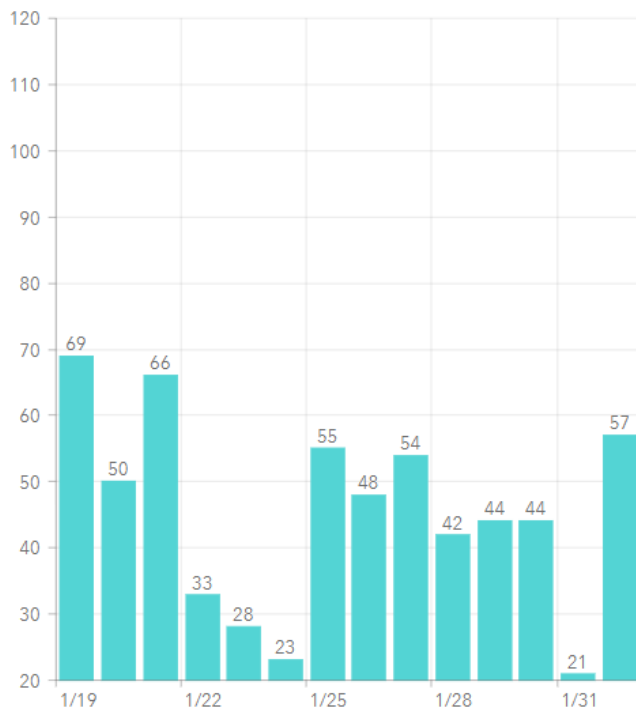

MARTIN TOGETHER

Updated 02/02/2021

Made with **Infogram**

COVID-19 in Martin County

COVID-19 case data is updated daily

Cumulative Case Data

9,708
Positive

Cumulative Case Data

57,762
Negative

Previous Day Percent Positive

10.16%
Martin County

Previous Day Percent Positive

8.36%
State of Florida

Martin County: New Cases by Day

Martin County: Age Distribution of Cases