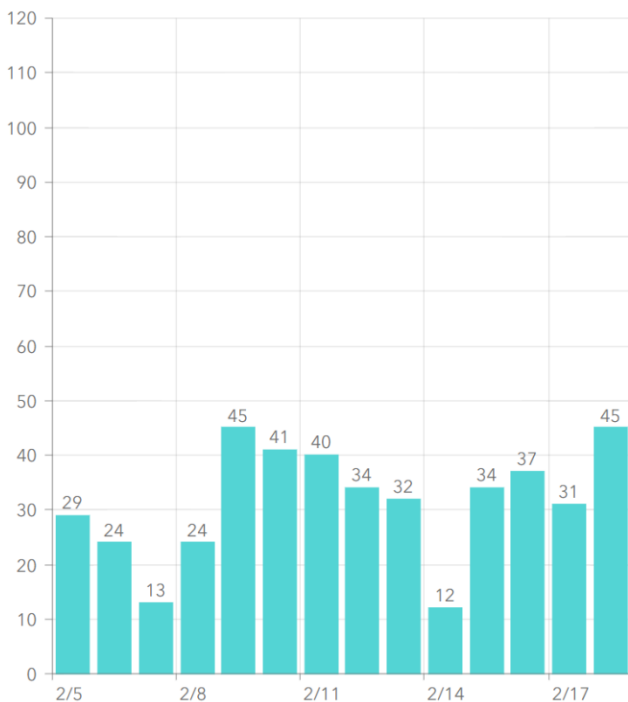

MARTIN TOGETHER

Updated 02/19/2021

Made with infogram

COVID-19 in Martin County

COVID-19 case data is updated daily

Cumulative Case Data
10,258
Positive

Cumulative Case Data
60,907
Negative

Previous Day Percent Positive
06.17%
Martin County

Previous Day Percent Positive
5.85%
State of Florida

Martin County: New Cases by Day

Martin County: Age Distribution of Cases