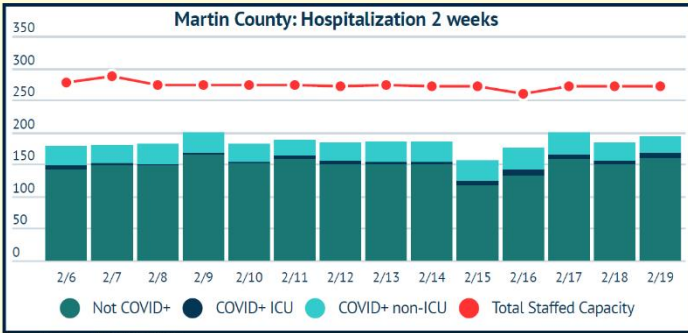

MARTIN TOGETHER

Updated 02/19/2021

Made with infogram

COVID-19 in Martin County

COVID-19 case data is updated daily

Cumulative Case Data
10,258
Positive

Cumulative Case Data
60,907
Negative

Previous Day Percent Positive
06.17%
Martin County

Previous Day Percent Positive
5.85%
State of Florida

Martin County: New Cases by Day

Martin County: Age Distribution of Cases