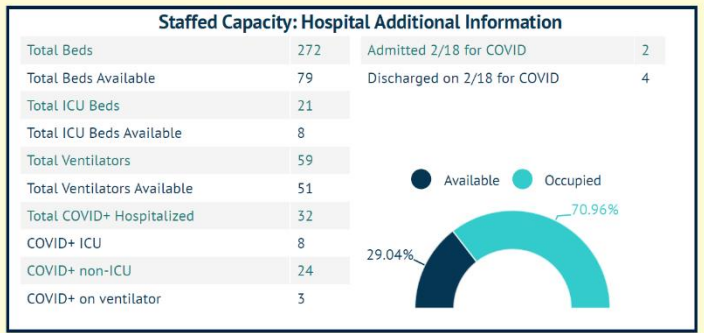

MARTIN TOGETHER

Updated 02/19/2021

Made with infogram

COVID-19 in Martin County

COVID-19 case data is updated daily

Cumulative Case Data
10,258
Positive

Cumulative Case Data
60,907
Negative

Previous Day Percent Positive
06.17%
Martin County