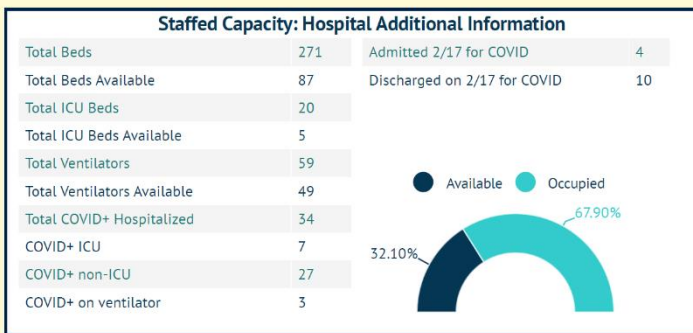

MARTIN TOGETHER

Updated 02/18/2021

Made with infogram

COVID-19 in Martin County

COVID-19 case data is updated daily

Cumulative Case Data

10,217
Positive

Cumulative Case Data

60,662
Negative

Previous Day Percent Positive

06.03%
Martin County

Previous Day Percent Positive

6.40%
State of Florida

Martin County: New Cases by Day

Martin County: Age Distribution of Cases