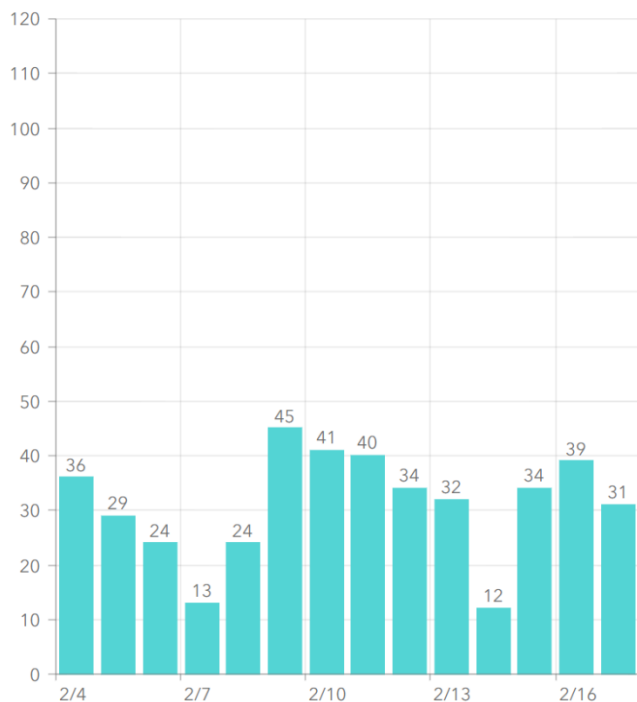

## COVID-19 in Martin County

COVID-19 case data is updated daily

Cumulative Case Data

**10,217**  
Positive

Cumulative Case Data

**60,662**  
Negative

Previous Day Percent Positive

**06.03%**  
Martin County

### Martin County: New Cases by Day

### Martin County: Age Distribution of Cases