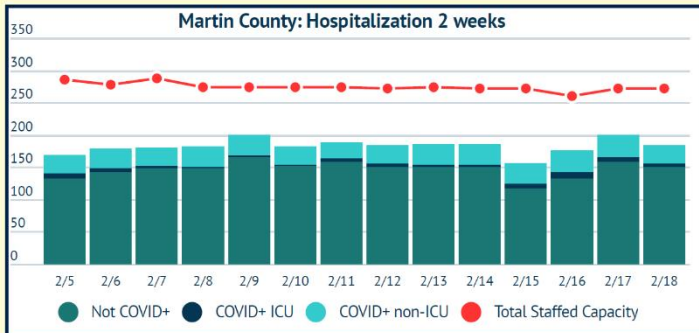

MARTIN TOGETHER

Updated 02/18/2021