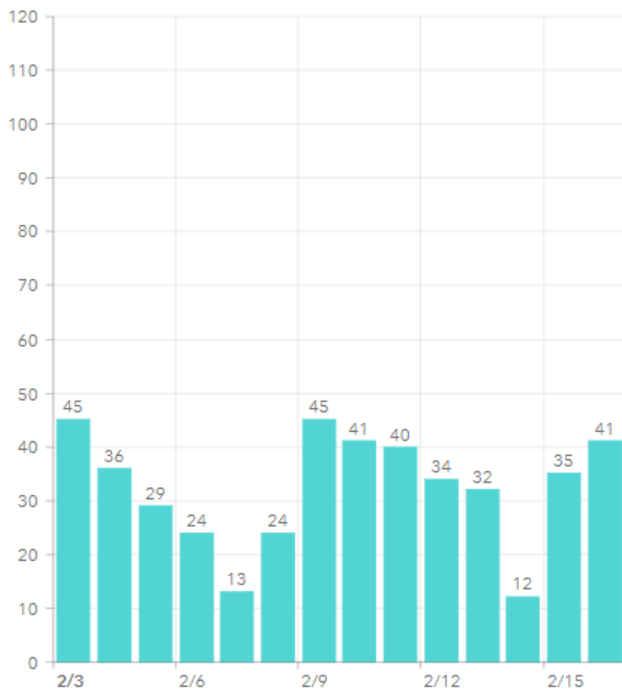

MARTIN TOGETHER

Updated 02/17/2021

Made with **Infogram**

COVID-19 in Martin County

COVID-19 case data is updated daily

Cumulative Case Data

10,188
Positive

Cumulative Case Data

60,513
Negative

Previous Day Percent Positive

06.58%
Martin County

Previous Day Percent Positive

6.42%
State of Florida

Martin County: New Cases by Day

Martin County: Age Distribution of Cases