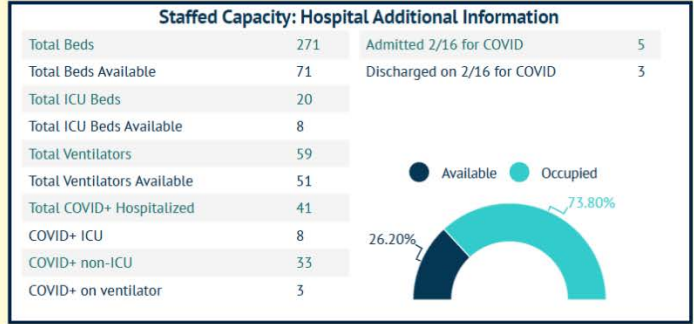

MARTIN TOGETHER

Updated 02/17/2021

Made with **Infogram**

COVID-19 in Martin County

COVID-19 case data is updated daily

Cumulative Case Data

10,188
Positive

Cumulative Case Data