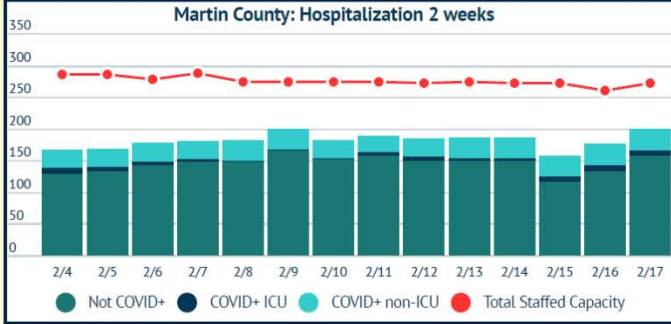

MARTIN TOGETHER

Updated 02/17/2021

Made with **Infogram**

COVID-19 in Martin County

COVID-19 case data is updated daily

Cumulative Case Data

10,188
Positive

Cumulative Case Data

60,513
Negative

Previous Day Percent Positive

06.58%
Martin County

Previous Day Percent Positive

6.42%
State of Florida

Martin County: New Cases by Day

Martin County: Age Distribution of Cases