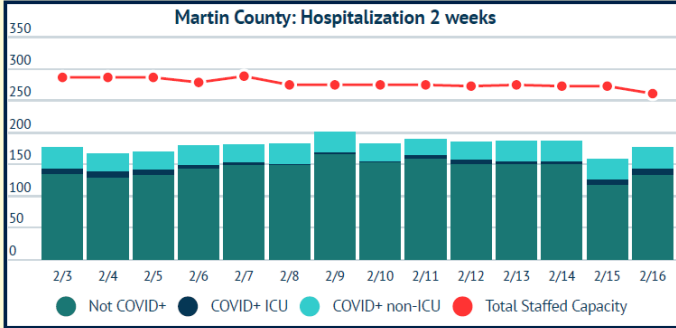

MARTIN TOGETHER

Updated 02/16/2021

Made with **Infogram**

COVID-19 in Martin County

COVID-19 case data is updated daily

Cumulative Case Data
10,146
Positive

Cumulative Case Data
60,331
Negative

Previous Day Percent Positive
05.56%
Martin County

Previous Day Percent Positive
6.61%
State of Florida

Martin County: New Cases by Day

Martin County: Age Distribution of Cases