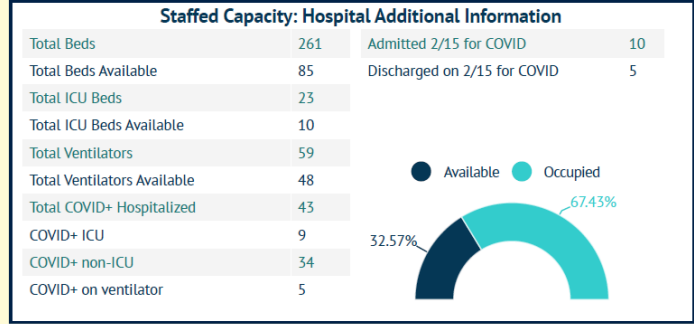

MARTIN TOGETHER

Updated 02/16/2021

Made with **Infogram**

COVID-19 in Martin County

COVID-19 case data is updated daily

Cumulative Case Data
10,146
Positive

Cumulative Case Data
60,331
Negative

Previous Day Percent Positive
05.56%
Martin County