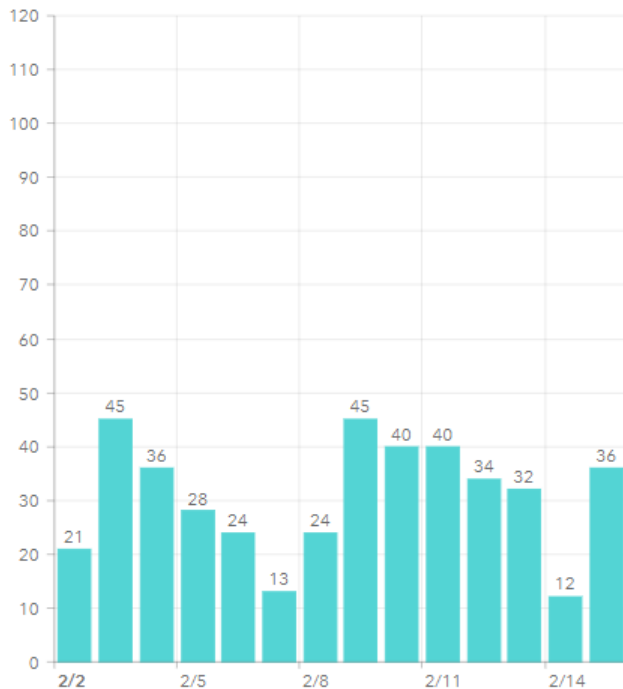

MARTIN TOGETHER

Updated 02/16/2021

Made with **Infogram**

COVID-19 in Martin County

COVID-19 case data is updated daily

Cumulative Case Data
10,146
Positive

Cumulative Case Data
60,331
Negative

Previous Day Percent Positive
05.56%
Martin County

Previous Day Percent Positive
6.61%
State of Florida

Martin County: New Cases by Day

Martin County: Age Distribution of Cases