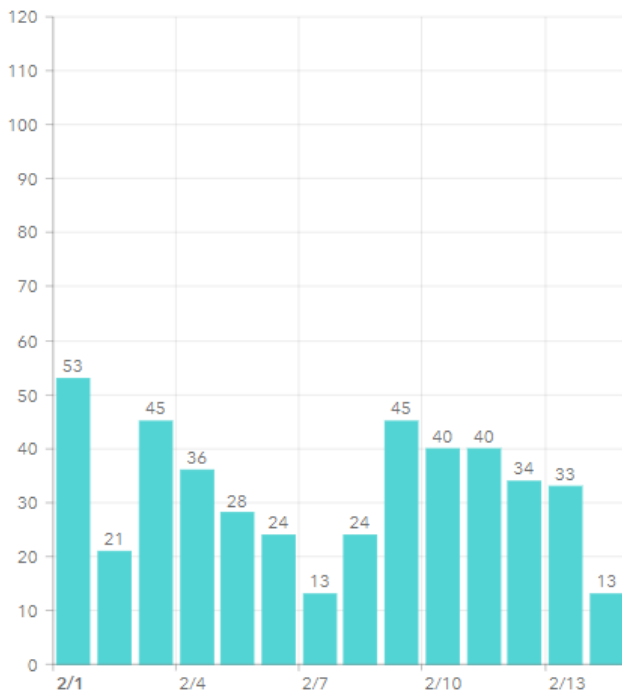

MARTIN TOGETHER

Updated 02/15/2021

Made with **Infogram**

COVID-19 in Martin County

COVID-19 case data is updated daily

Cumulative Case Data
10,110
Positive

Cumulative Case Data
60,117
Negative

Previous Day Percent Positive
05.12%
Martin County

Previous Day Percent Positive
6.83%
State of Florida

Martin County: New Cases by Day

Martin County: Age Distribution of Cases