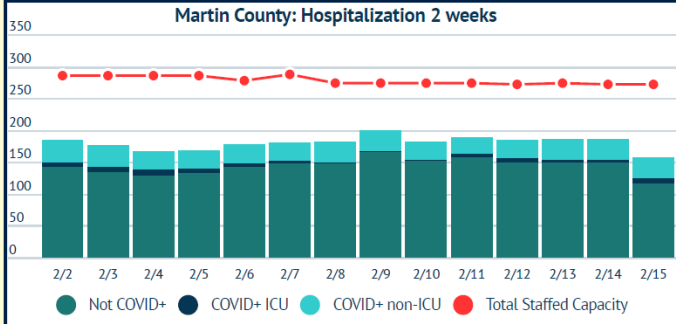

MARTIN TOGETHER

Updated 02/15/2021

Made with **Infogram**

COVID-19 in Martin County

COVID-19 case data is updated daily

Cumulative Case Data
10,110
Positive

Cumulative Case Data
60,117
Negative

Previous Day Percent Positive
05.12%
Martin County

Previous Day Percent Positive
6.83%
State of Florida

Martin County: New Cases by Day

Martin County: Age Distribution of Cases