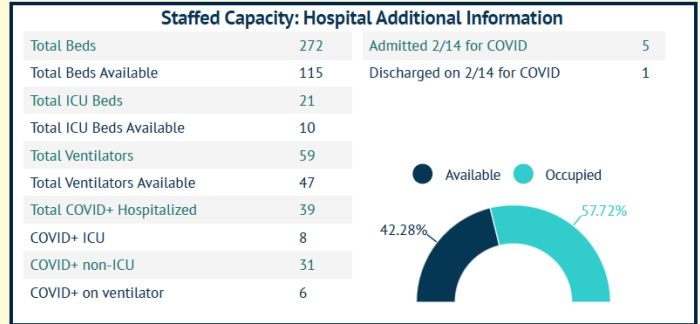

MARTIN TOGETHER

Updated 02/15/2021

Made with **Infogram**

COVID-19 in Martin County

COVID-19 case data is updated daily

Cumulative Case Data
10,110
Positive

Cumulative Case Data
60,117
Negative

Previous Day Percent Positive
05.12%
Martin County