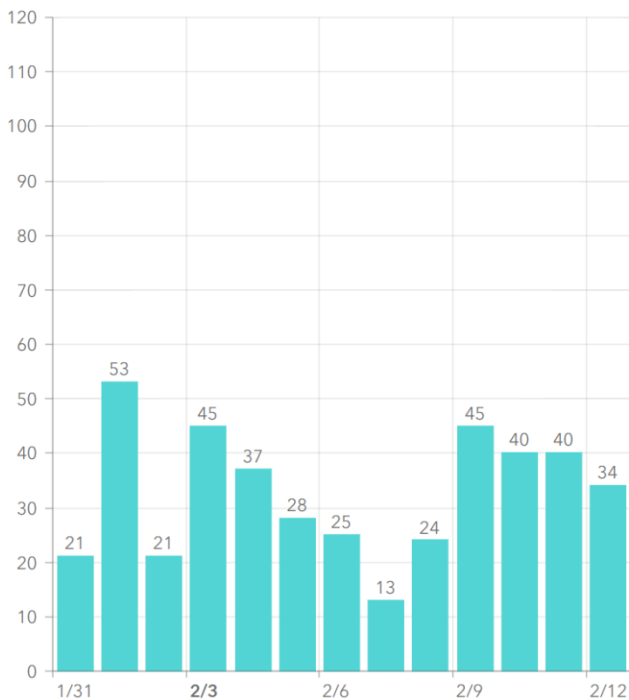

## COVID-19 in Martin County

COVID-19 case data is updated daily

Cumulative Case Data

**10,066**  
Positive

Cumulative Case Data

**59,865**  
Negative

Previous Day Percent Positive

**05.54%**  
Martin County

### Martin County: New Cases by Day

### Martin County: Age Distribution of Cases