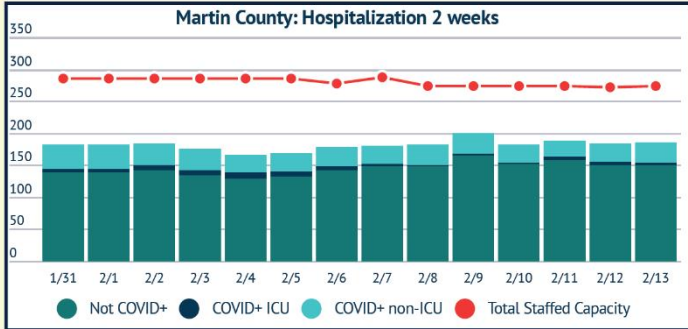

MARTIN TOGETHER

Updated 02/13/2021