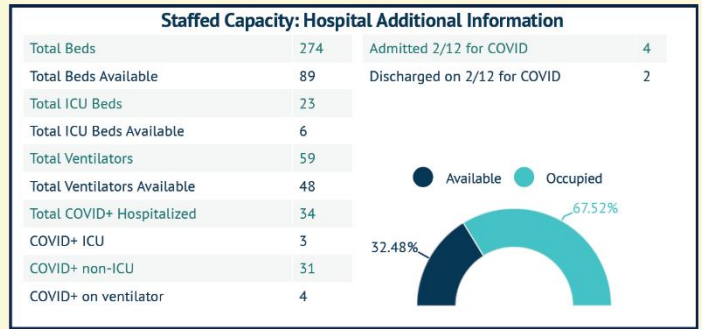

MARTIN TOGETHER

Updated 02/13/2021

Made with infogram

COVID-19 in Martin County

COVID-19 case data is updated daily

Cumulative Case Data

10,066
Positive

Cumulative Case Data

59,865
Negative

Previous Day Percent Positive

05.54%
Martin County

Previous Day Percent Positive

6.44%
State of Florida

Martin County: New Cases by Day

Martin County: Age Distribution of Cases