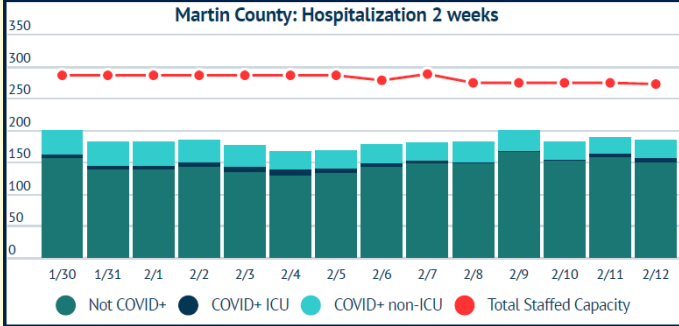

MARTIN TOGETHER

Updated 02/12/2021

Made with **Infogram**

COVID-19 in Martin County

COVID-19 case data is updated daily

Cumulative Case Data

10,035
Positive

Cumulative Case Data

59,702
Negative

Previous Day Percent Positive

06.35%
Martin County

Previous Day Percent Positive

6.22%
State of Florida

Martin County: New Cases by Day

Martin County: Age Distribution of Cases