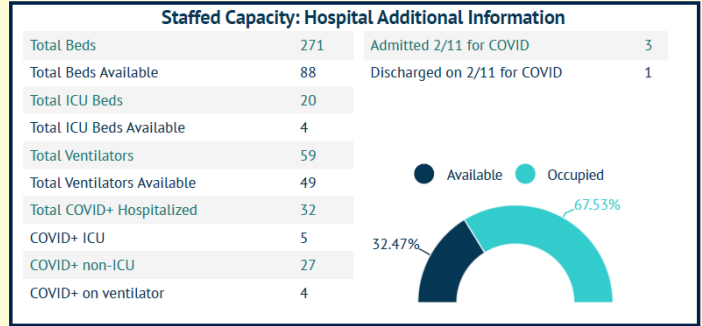

MARTIN TOGETHER

Updated 02/12/2021

Made with **Infogram**

COVID-19 in Martin County

COVID-19 case data is updated daily

Cumulative Case Data

10,035
Positive

Cumulative Case Data