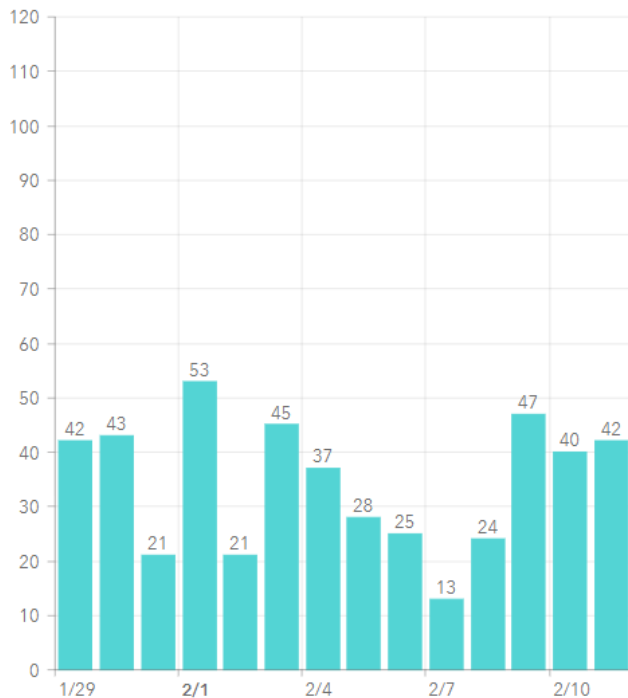

MARTIN TOGETHER

Updated 02/12/2021

Made with **Infogram**

COVID-19 in Martin County

COVID-19 case data is updated daily

Cumulative Case Data

10,035
Positive

Cumulative Case Data

59,702
Negative

Previous Day Percent Positive

06.35%
Martin County

Previous Day Percent Positive

6.22%
State of Florida

Martin County: New Cases by Day

Martin County: Age Distribution of Cases