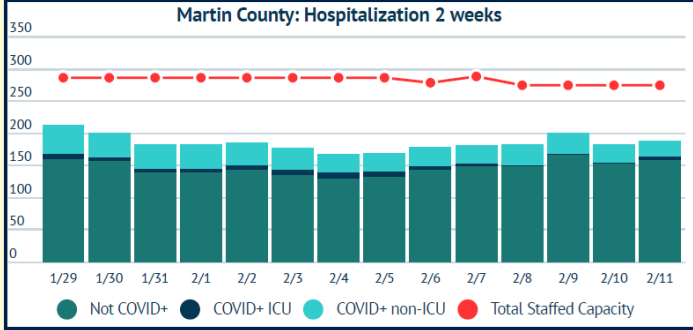

MARTIN TOGETHER

Updated 02/11/2021

Made with **Infogram**

COVID-19 in Martin County

COVID-19 case data is updated daily

Cumulative Case Data

9,994
Positive

Cumulative Case Data

59,515
Negative

Previous Day Percent Positive

04.08%
Martin County

Previous Day Percent Positive

6.20%
State of Florida

Martin County: New Cases by Day

Martin County: Age Distribution of Cases