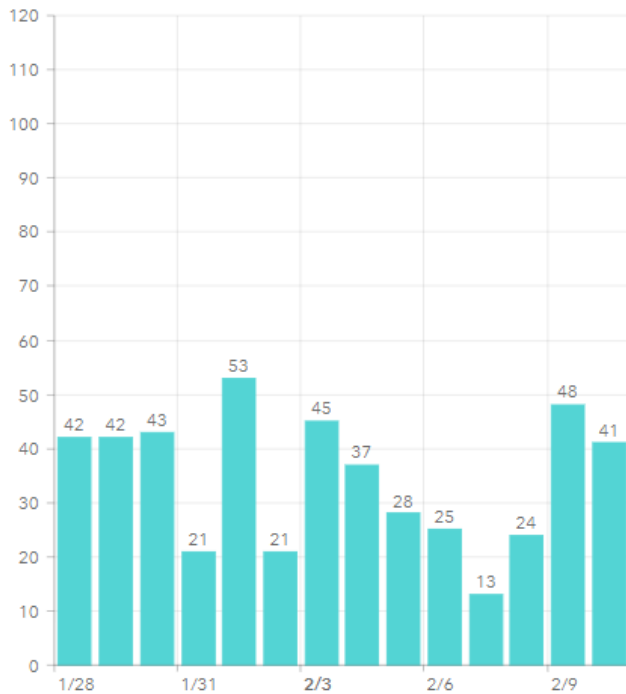

MARTIN TOGETHER

Updated 02/11/2021

Made with **Infogram**

COVID-19 in Martin County

COVID-19 case data is updated daily

Cumulative Case Data

9,994
Positive

Cumulative Case Data

59,515
Negative

Previous Day Percent Positive

04.08%
Martin County

Previous Day Percent Positive

6.20%
State of Florida

Martin County: New Cases by Day

Martin County: Age Distribution of Cases