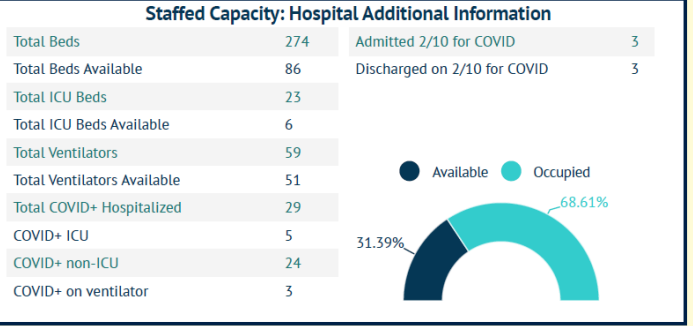

MARTIN TOGETHER

Updated 02/11/2021

Made with **Infogram**

COVID-19 in Martin County

COVID-19 case data is updated daily

Cumulative Case Data

9,994
Positive

Cumulative Case Data