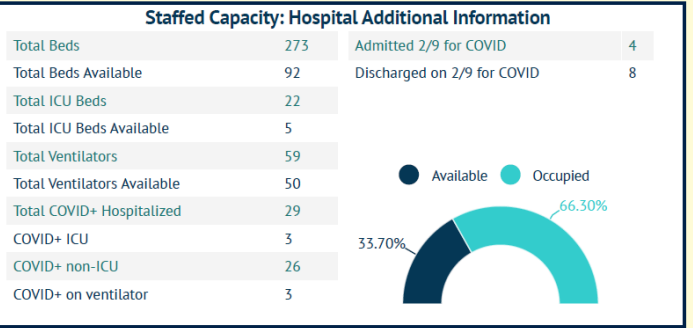

MARTIN TOGETHER

Updated 02/10/2021

Made with **Infogram**

COVID-19 in Martin County

COVID-19 case data is updated daily

Cumulative Case Data

9,950
Positive

Cumulative Case Data