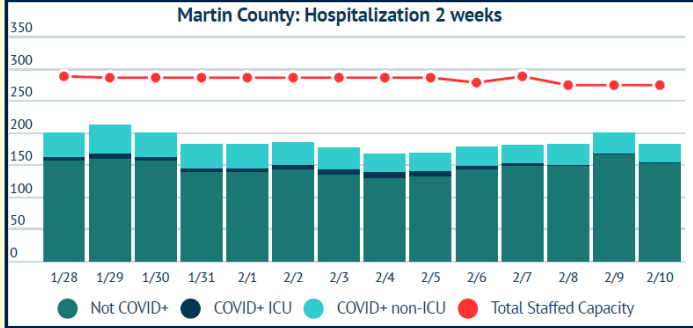

MARTIN TOGETHER

Updated 02/10/2021

Made with **Infogram**

COVID-19 in Martin County

COVID-19 case data is updated daily

Cumulative Case Data

9,950
Positive

Cumulative Case Data

59,240
Negative

Previous Day Percent Positive

08.05%
Martin County

Previous Day Percent Positive

6.59%
State of Florida

Martin County: New Cases by Day

Martin County: Age Distribution of Cases