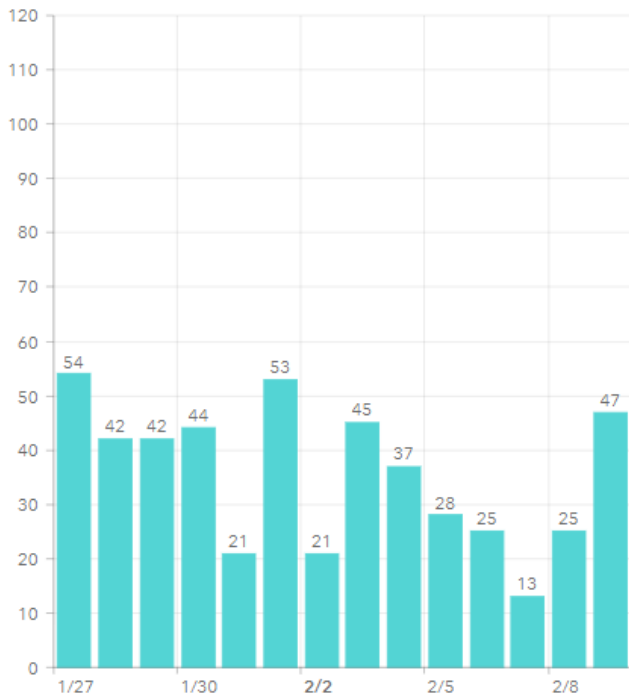

MARTIN TOGETHER

Updated 02/10/2021

Made with **Infogram**

COVID-19 in Martin County

COVID-19 case data is updated daily

Cumulative Case Data

9,950
Positive

Cumulative Case Data

59,240
Negative

Previous Day Percent Positive

08.05%
Martin County

Previous Day Percent Positive

6.59%
State of Florida

Martin County: New Cases by Day

Martin County: Age Distribution of Cases