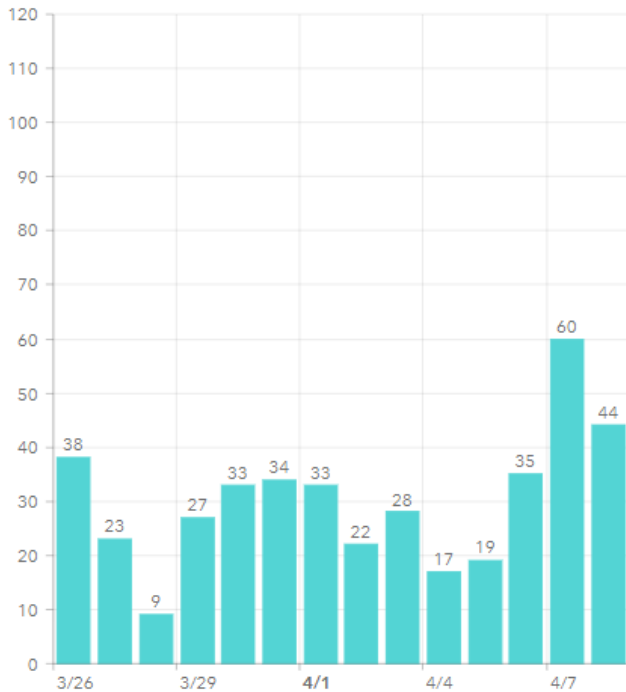

MARTIN TOGETHER

Updated 04/09/2021

Made with **Infogram**

COVID-19 in Martin County

COVID-19 case data is updated daily

Cumulative Case Data
11,673
Positive

Cumulative Case Data
68,661
Negative

Previous Day Percent Positive
07.84%
Martin County

Previous Day Percent Positive
6.51%
State of Florida

Martin County: New Cases by Day

Martin County: Age Distribution of Cases