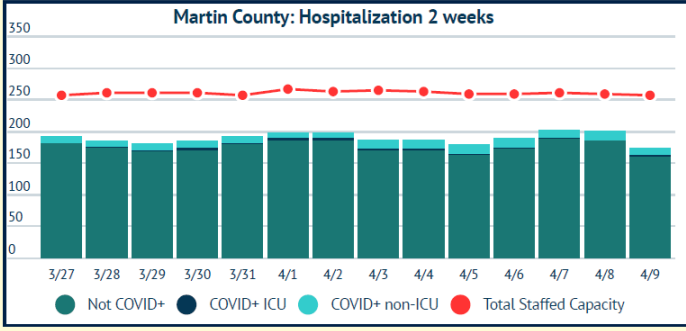

MARTIN TOGETHER

Updated 04/09/2021

Made with **Infogram**

COVID-19 in Martin County

COVID-19 case data is updated daily

Cumulative Case Data
11,673
Positive

Cumulative Case Data
68,661
Negative

Previous Day Percent Positive
07.84%
Martin County

Previous Day Percent Positive
6.51%
State of Florida

Martin County: New Cases by Day

Martin County: Age Distribution of Cases