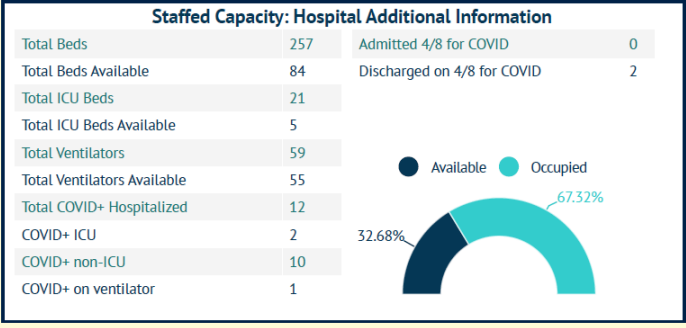

MARTIN TOGETHER

Updated 04/09/2021

Made with **Infogram**

COVID-19 in Martin County

COVID-19 case data is updated daily

Cumulative Case Data
11,673
Positive

Cumulative Case Data
68,661
Negative

Previous Day Percent Positive
07.84%
Martin County