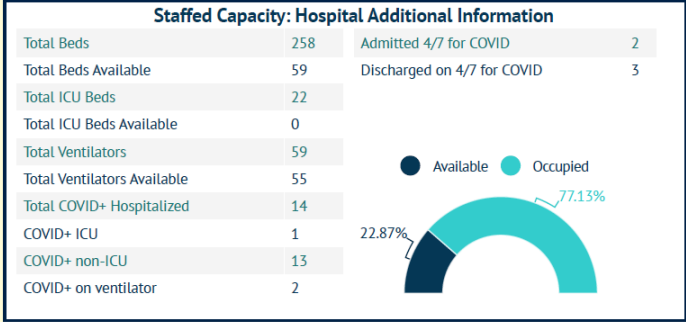

MARTIN TOGETHER

Updated 04/08/2021

Made with **Infogram**

COVID-19 in Martin County

COVID-19 case data is updated daily

Cumulative Case Data

11,626
Positive

Cumulative Case Data