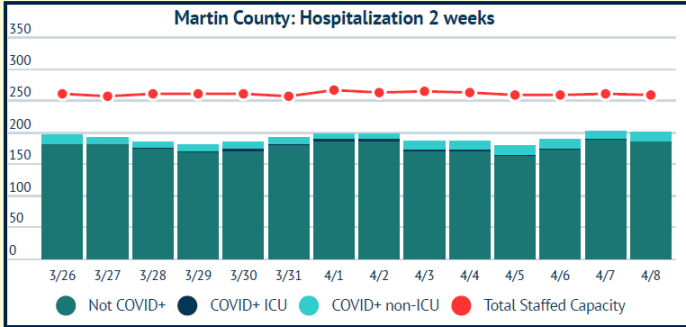

MARTIN TOGETHER

Updated 04/08/2021

Made with **Infogram**

COVID-19 in Martin County

COVID-19 case data is updated daily

Cumulative Case Data

11,626
Positive

Cumulative Case Data

68,526
Negative

Previous Day Percent Positive

09.01%
Martin County

Previous Day Percent Positive

6.73%
State of Florida

Martin County: New Cases by Day

Martin County: Age Distribution of Cases