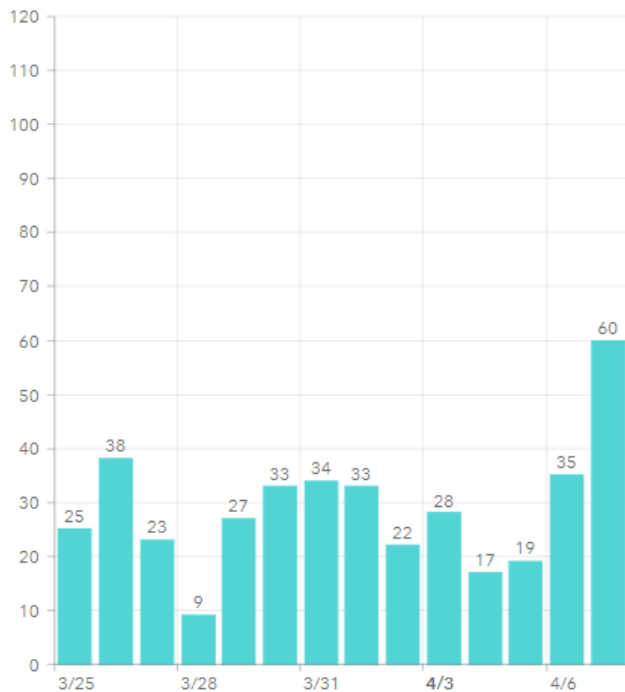

MARTIN TOGETHER

Updated 04/08/2021

Made with **Infogram**

COVID-19 in Martin County

COVID-19 case data is updated daily

Cumulative Case Data

11,626
Positive

Cumulative Case Data

68,526
Negative

Previous Day Percent Positive

09.01%
Martin County

Previous Day Percent Positive

6.73%
State of Florida

Martin County: New Cases by Day

Martin County: Age Distribution of Cases