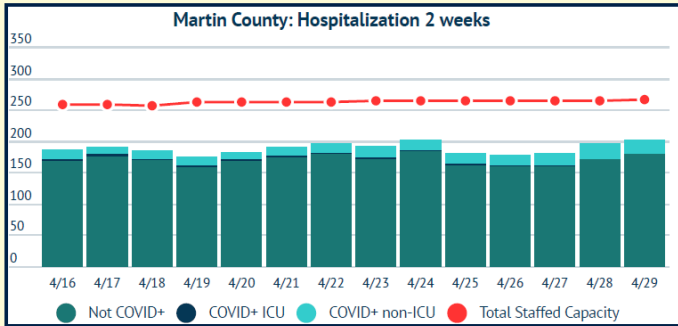

MARTIN TOGETHER

Updated 04/29/2021