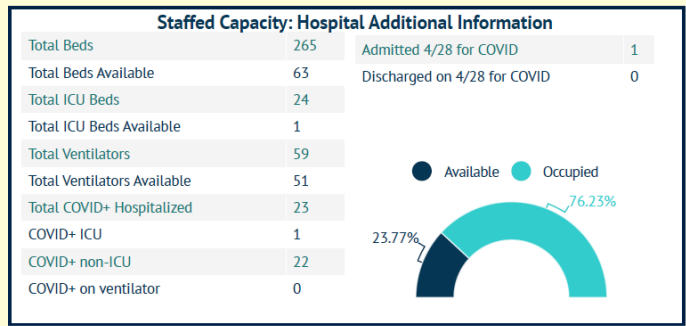

MARTIN TOGETHER

Updated 04/29/2021

Made with **infogram**

COVID-19 in Martin County

COVID-19 case data is updated daily

Cumulative Case Data

12,166
Positive

Cumulative Case Data

71,298
Negative

Previous Day Percent Positive

05.70%
Martin County

Previous Day Percent Positive

5.73%
State of Florida

Martin County: New Cases by Day

Martin County: Age Distribution of Cases