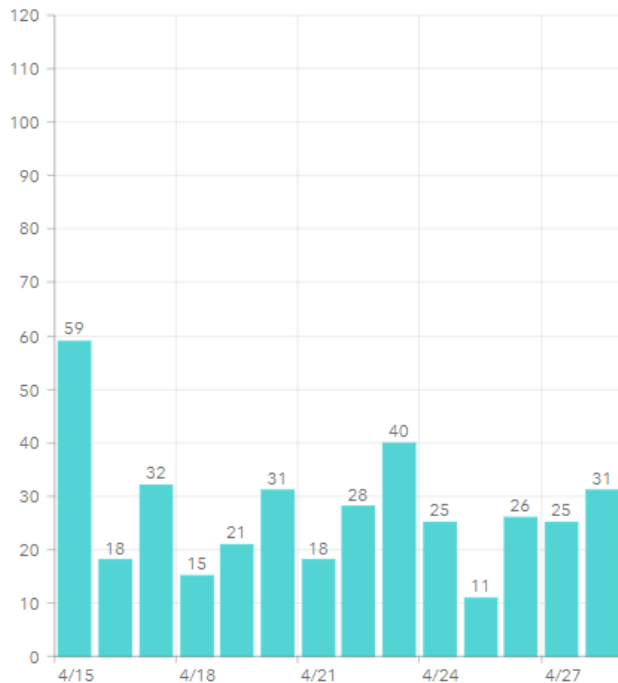

## COVID-19 in Martin County

COVID-19 case data is updated daily

Cumulative Case Data

**12,166**  
Positive

Cumulative Case Data

**71,298**  
Negative

Previous Day Percent Positive

**05.70%**  
Martin County

### Martin County: Age Distribution of Cases