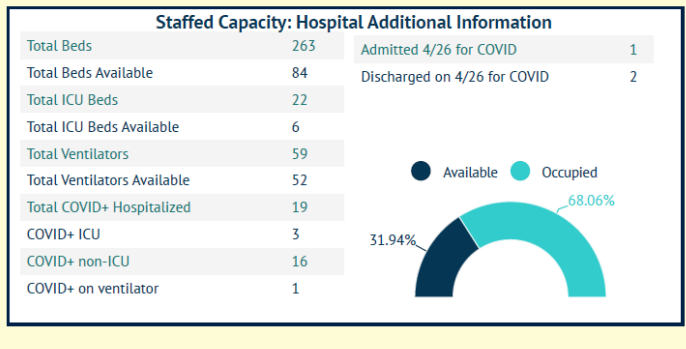

MARTIN TOGETHER

COVID-19 in Martin County

COVID-19 case data is updated daily

Cumulative Case Data
12,128
Positive

Cumulative Case Data
70,968
Negative

Previous Day Percent Positive
09.00%
Martin County

Previous Day Percent Positive
6.92%
State of Florida

Martin County: New Cases by Day

Martin County: Age Distribution of Cases