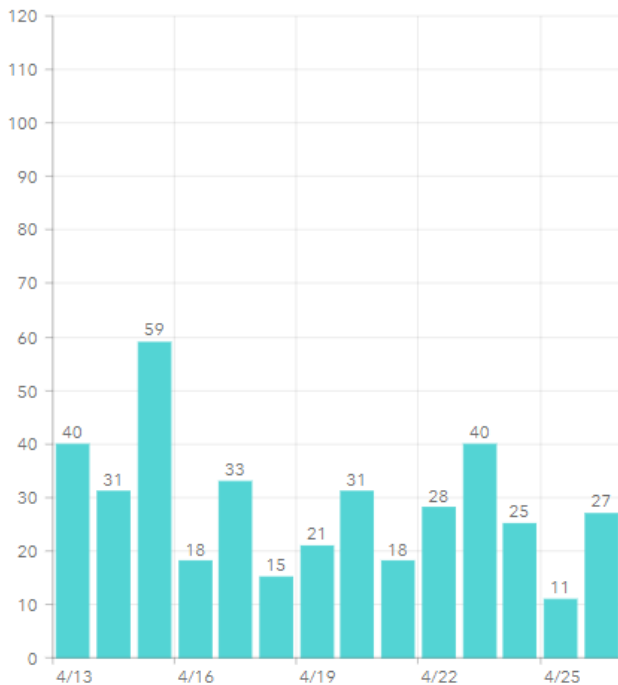

MARTIN TOGETHER

COVID-19 in Martin County

COVID-19 case data is updated daily

Cumulative Case Data
12,128
Positive

Cumulative Case Data
70,968
Negative

Previous Day Percent Positive
09.00%
Martin County

Previous Day Percent Positive
6.92%
State of Florida

Martin County: New Cases by Day

Martin County: Age Distribution of Cases