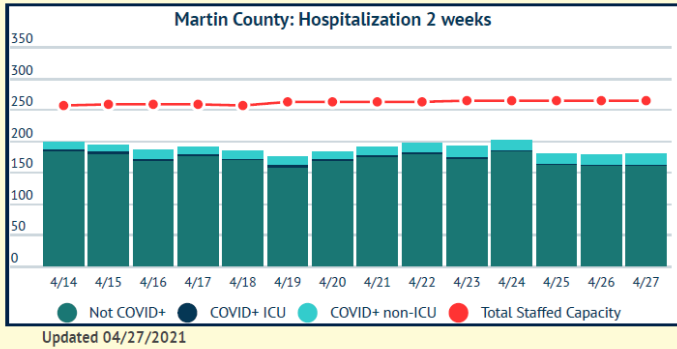

MARTIN TOGETHER

COVID-19 in Martin County

COVID-19 case data is updated daily

Cumulative Case Data
12,128
Positive

Cumulative Case Data
70,968
Negative

Previous Day Percent Positive
09.00%
Martin County

Previous Day Percent Positive
6.92%
State of Florida

Martin County: New Cases by Day

Martin County: Age Distribution of Cases