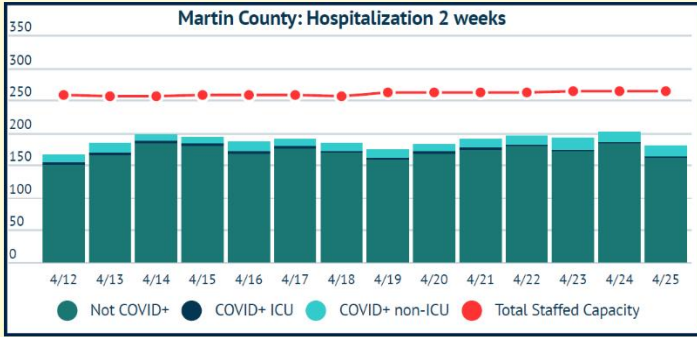

MARTIN TOGETHER

Updated 04/25/2021

Made with infogram

COVID-19 in Martin County

COVID-19 case data is updated daily

Cumulative Case Data

12,090
Positive

Cumulative Case Data

70,801
Negative

Previous Day Percent Positive

06.67%
Martin County

Previous Day Percent Positive

6.85%
State of Florida

Martin County: New Cases by Day

Martin County: Age Distribution of Cases