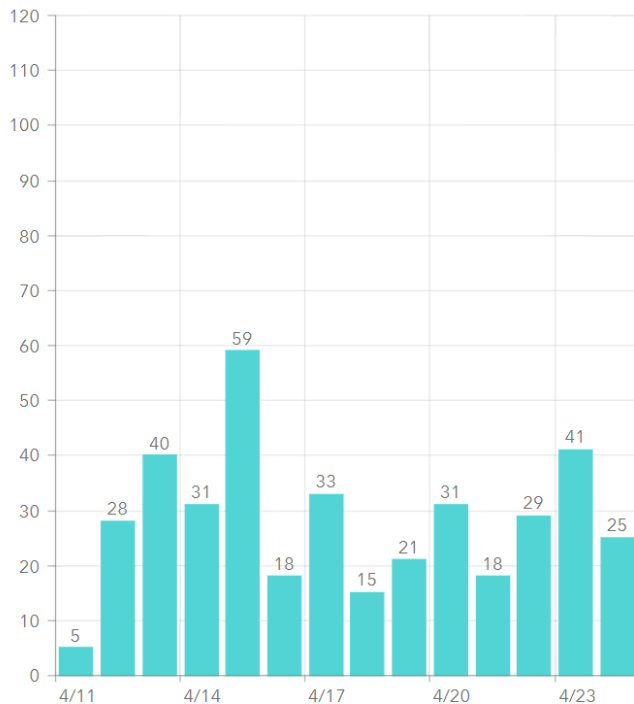

MARTIN TOGETHER

Updated 04/25/2021

Made with infogram

COVID-19 in Martin County

COVID-19 case data is updated daily

Cumulative Case Data

12,090
Positive

Cumulative Case Data

70,801
Negative

Previous Day Percent Positive

06.67%
Martin County

Previous Day Percent Positive

6.85%
State of Florida

Martin County: New Cases by Day

Martin County: Age Distribution of Cases