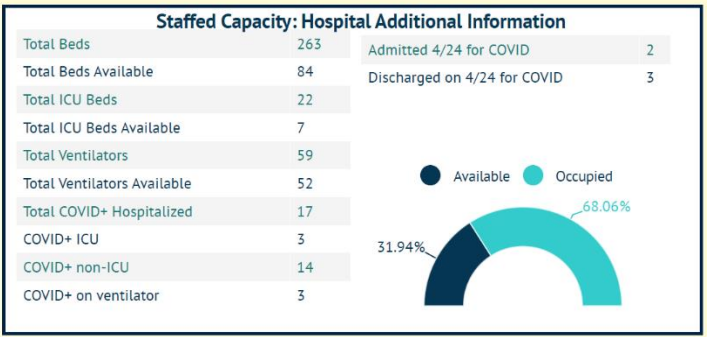

MARTIN TOGETHER

Updated 04/25/2021

Made with infogram

COVID-19 in Martin County

COVID-19 case data is updated daily

Cumulative Case Data

12,090
Positive

Cumulative Case Data