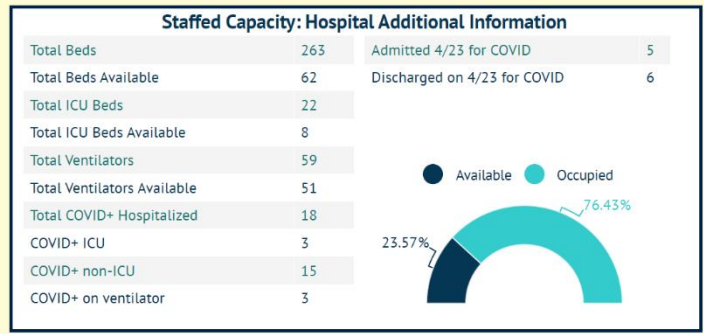

MARTIN TOGETHER

COVID-19 in Martin County

COVID-19 case data is updated daily

Cumulative Case Data

12,067
Positive

Cumulative Case Data

70,678
Negative

Previous Day Percent Positive