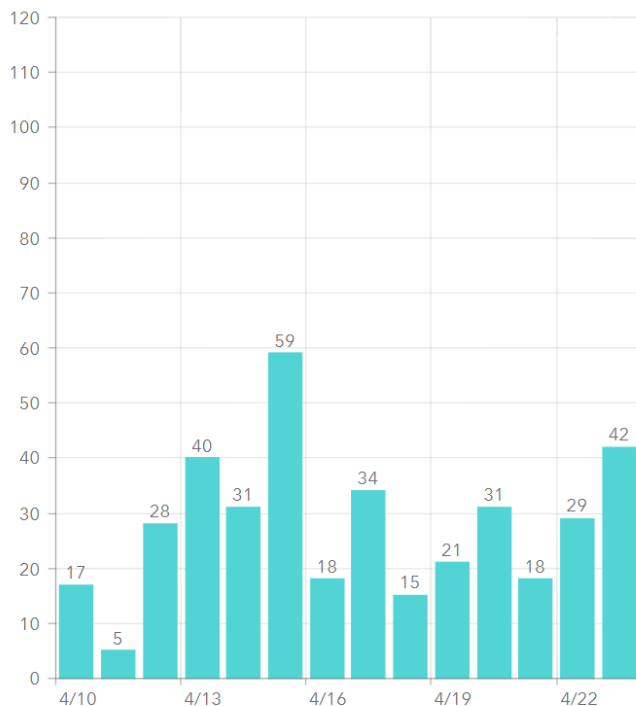

MARTIN TOGETHER

COVID-19 in Martin County

COVID-19 case data is updated daily

Cumulative Case Data

12,067
Positive

Cumulative Case Data

70,678
Negative

Previous Day Percent Positive

06.53%
Martin County

Previous Day Percent Positive

6.25%
State of Florida

Martin County: New Cases by Day

Martin County: Age Distribution of Cases