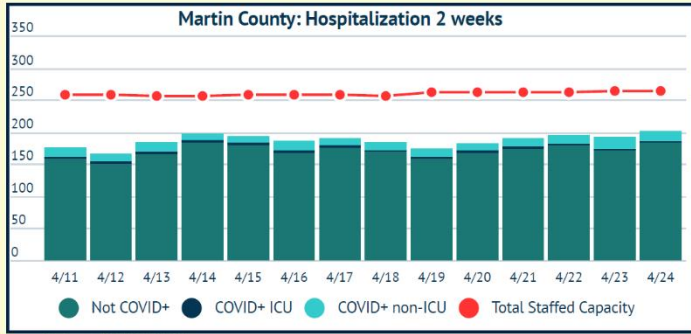

MARTIN TOGETHER

COVID-19 in Martin County

COVID-19 case data is updated daily

Cumulative Case Data

12,067
Positive

Cumulative Case Data

70,678
Negative

Previous Day Percent Positive