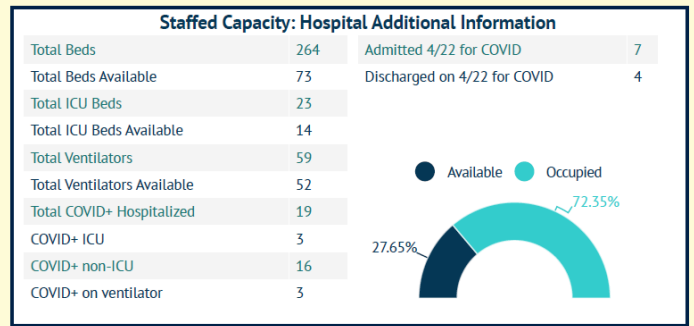

MARTIN TOGETHER

Updated 04/23/2021

Made with **infogram**

COVID-19 in Martin County

COVID-19 case data is updated daily

Cumulative Case Data

12,028
Positive

Cumulative Case Data

70,486
Negative

Previous Day Percent Positive

04.04%
Martin County

Previous Day Percent Positive

5.95%
State of Florida

Martin County: New Cases by Day

Martin County: Age Distribution of Cases