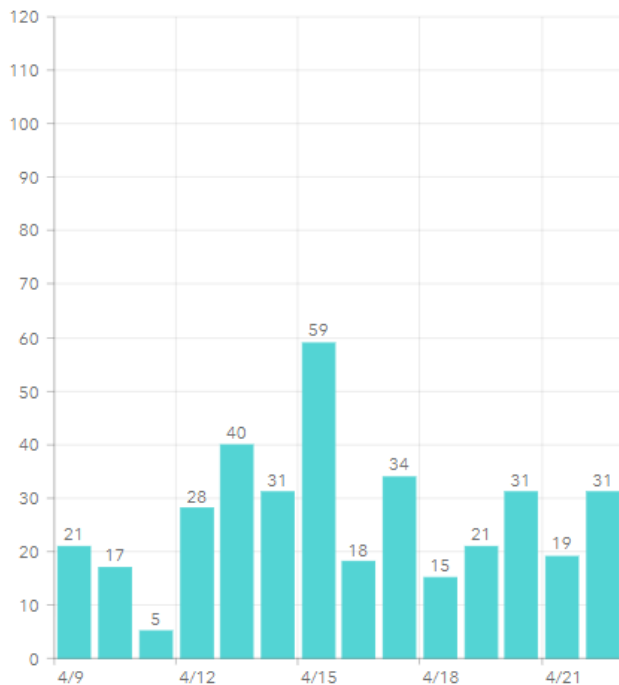

## COVID-19 in Martin County

COVID-19 case data is updated daily

Cumulative Case Data

**12,028**  
Positive

Cumulative Case Data

**70,486**  
Negative

Previous Day Percent Positive

**04.04%**  
Martin County

### Martin County: New Cases by Day

### Martin County: Age Distribution of Cases