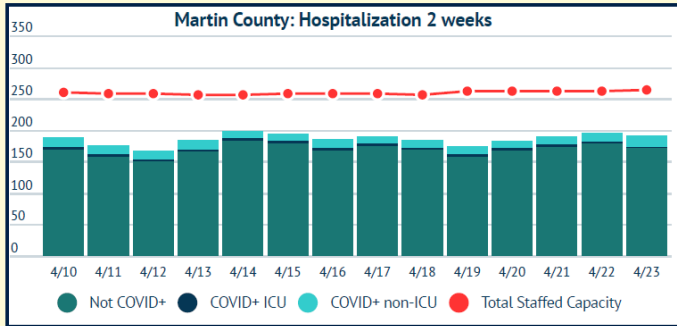

MARTIN TOGETHER

Updated 04/23/2021