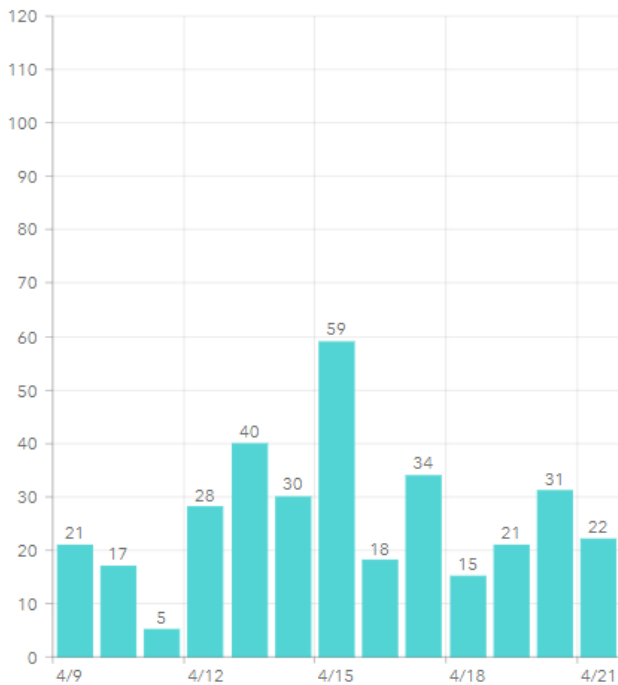

## COVID-19 in Martin County

COVID-19 case data is updated daily

Cumulative Case Data  
**11,996**  
Positive

Cumulative Case Data  
**70,298**  
Negative

Previous Day Percent Positive  
**03.47%**  
Martin County

### Martin County: New Cases by Day

### Martin County: Age Distribution of Cases