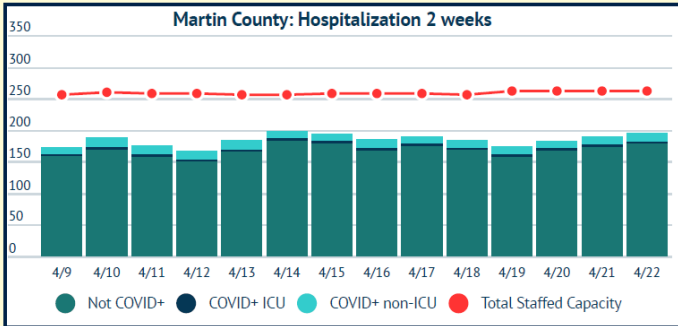

MARTIN TOGETHER

Updated 04/22/2021