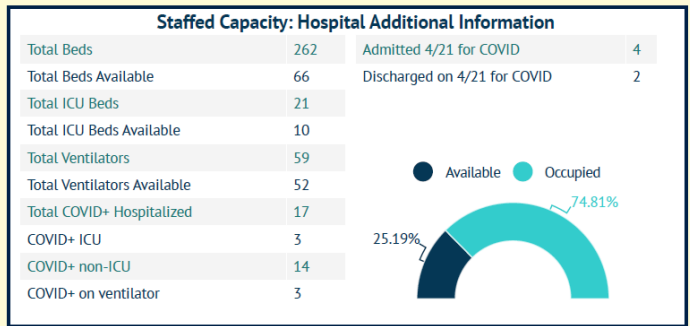

MARTIN TOGETHER

Updated 04/22/2021

Made with Infogram

COVID-19 in Martin County

COVID-19 case data is updated daily

Cumulative Case Data
11,996
Positive

Cumulative Case Data
70,298
Negative

Previous Day Percent Positive
03.47%
Martin County

Previous Day Percent Positive
6.19%
State of Florida

Martin County: New Cases by Day

Martin County: Age Distribution of Cases