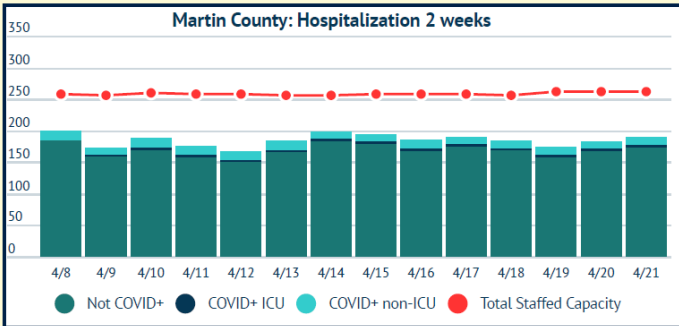

MARTIN TOGETHER

Updated 04/21/2021

Made with **infogram**

COVID-19 in Martin County

COVID-19 case data is updated daily

Cumulative Case Data
11,994
Positive

Cumulative Case Data
70,117
Negative

Previous Day Percent Positive
05.73%
Martin County

Previous Day Percent Positive
6.26%
State of Florida

Martin County: New Cases by Day

Martin County: Age Distribution of Cases