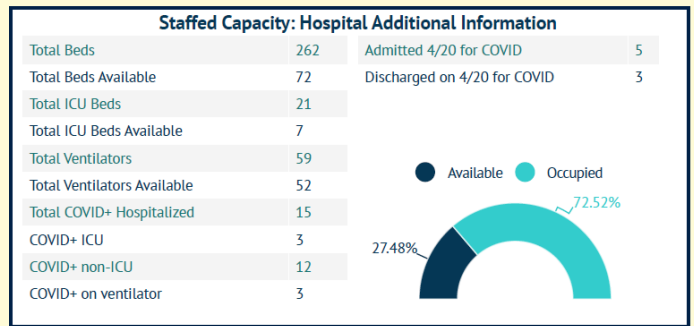

MARTIN TOGETHER

Updated 04/21/2021

Made with **infogram**

COVID-19 in Martin County

COVID-19 case data is updated daily

Cumulative Case Data
11,994
Positive

Cumulative Case Data
70,117
Negative

Previous Day Percent Positive
05.73%
Martin County