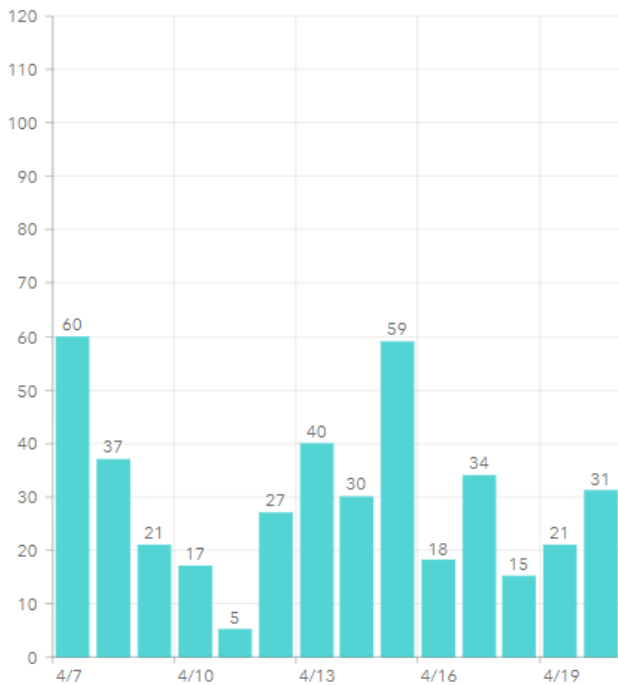

MARTIN TOGETHER

Updated 04/21/2021

Made with **infogram**

COVID-19 in Martin County

COVID-19 case data is updated daily

Cumulative Case Data
11,994
Positive

Cumulative Case Data
70,117
Negative

Previous Day Percent Positive
05.73%
Martin County

Previous Day Percent Positive
6.26%
State of Florida

Martin County: New Cases by Day

Martin County: Age Distribution of Cases