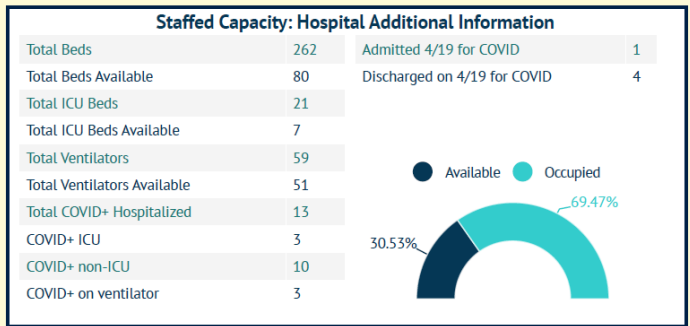

MARTIN TOGETHER

Updated 04/20/2021

Made with Infogram

COVID-19 in Martin County

COVID-19 case data is updated daily

Cumulative Case Data

11,963
Positive

Cumulative Case Data