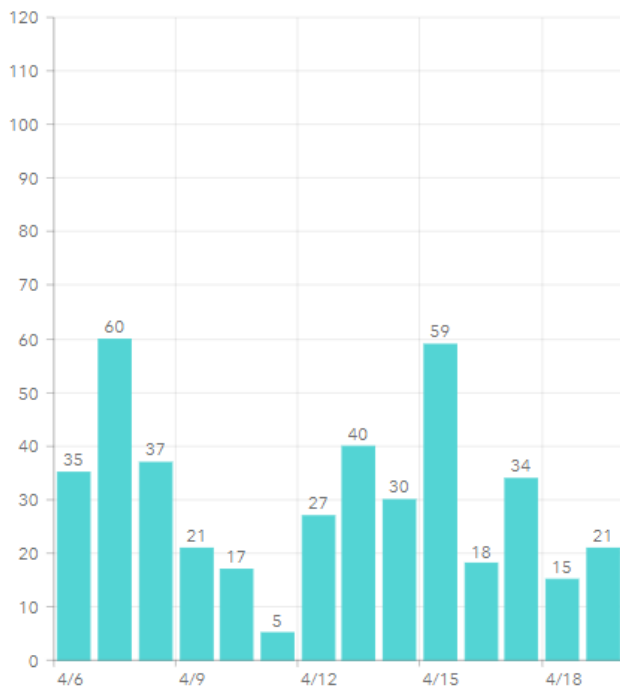

MARTIN TOGETHER

Updated 04/20/2021

Made with Infogram

COVID-19 in Martin County

COVID-19 case data is updated daily

Cumulative Case Data

11,963
Positive

Cumulative Case Data

69,950
Negative

Previous Day Percent Positive

07.09%
Martin County

Previous Day Percent Positive

6.89%
State of Florida

Martin County: New Cases by Day

Martin County: Age Distribution of Cases