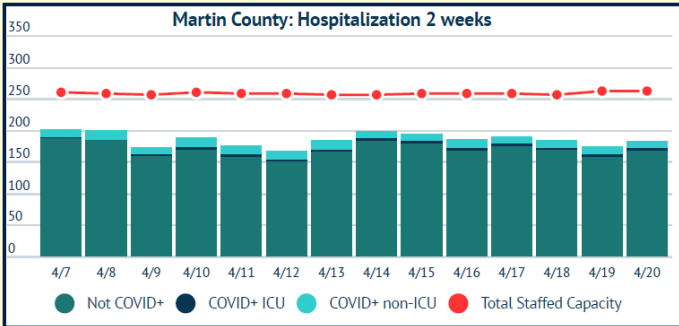

MARTIN TOGETHER

Updated 04/20/2021

Made with Infogram

COVID-19 in Martin County

COVID-19 case data is updated daily

Cumulative Case Data

11,963
Positive

Cumulative Case Data

69,950
Negative

Previous Day Percent Positive

07.09%
Martin County

Previous Day Percent Positive

6.89%
State of Florida

Martin County: New Cases by Day

Martin County: Age Distribution of Cases