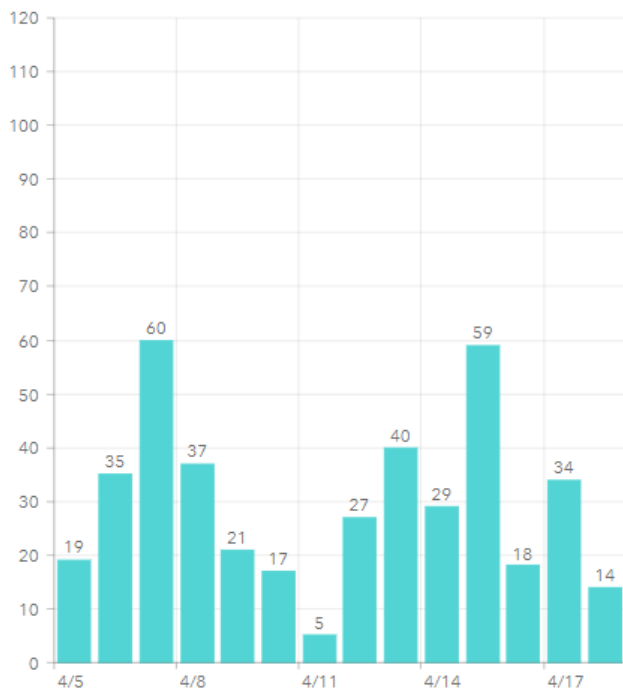

## COVID-19 in Martin County

COVID-19 case data is updated daily

Cumulative Case Data  
**11,939**  
Positive

Cumulative Case Data  
**69,839**  
Negative

Previous Day Percent Positive  
**05.45%**  
Martin County

### Martin County: New Cases by Day

### Martin County: Age Distribution of Cases