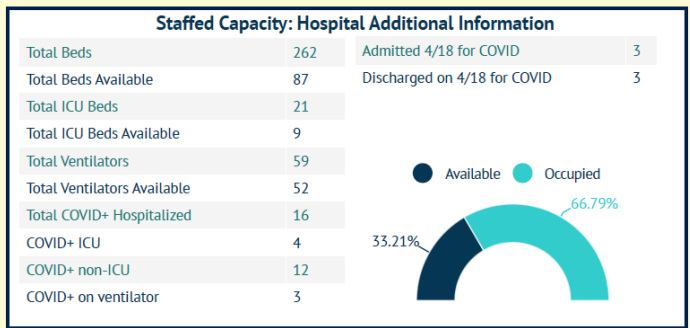

MARTIN TOGETHER

Updated 04/19/2021

Made with **Infogram**

COVID-19 in Martin County

COVID-19 case data is updated daily

Cumulative Case Data
11,939
Positive

Cumulative Case Data
69,839
Negative

Previous Day Percent Positive
05.45%
Martin County

Previous Day Percent Positive
7.90%
State of Florida

Martin County: New Cases by Day

Martin County: Age Distribution of Cases