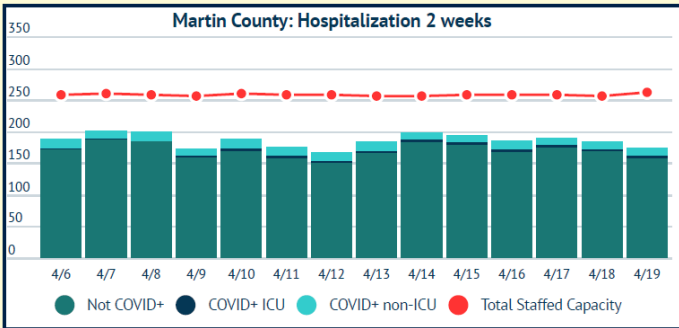

MARTIN TOGETHER

Updated 04/19/2021