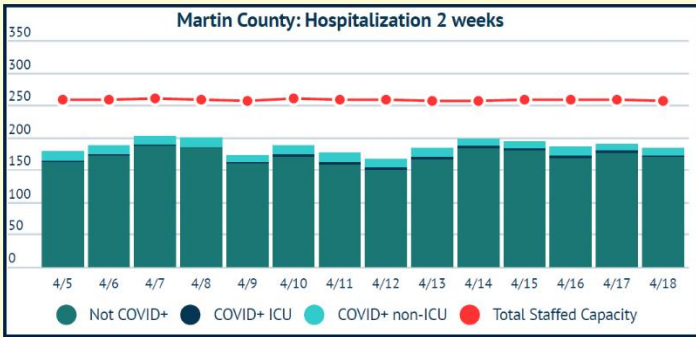

MARTIN TOGETHER

Updated 04/18/2021