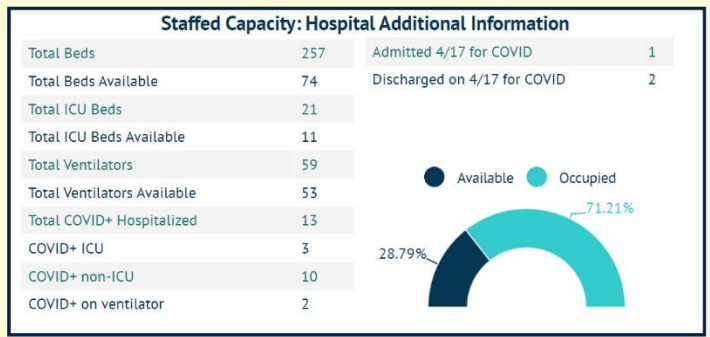

MARTIN TOGETHER

Updated 04/18/2021

Made with **Infogram**

COVID-19 in Martin County

COVID-19 case data is updated daily

Cumulative Case Data

11,926
Positive

Cumulative Case Data

69,750
Negative

Previous Day Percent Positive

08.12%
Martin County

Previous Day Percent Positive

8.68%
State of Florida

Martin County: New Cases by Day

Martin County: Age Distribution of Cases