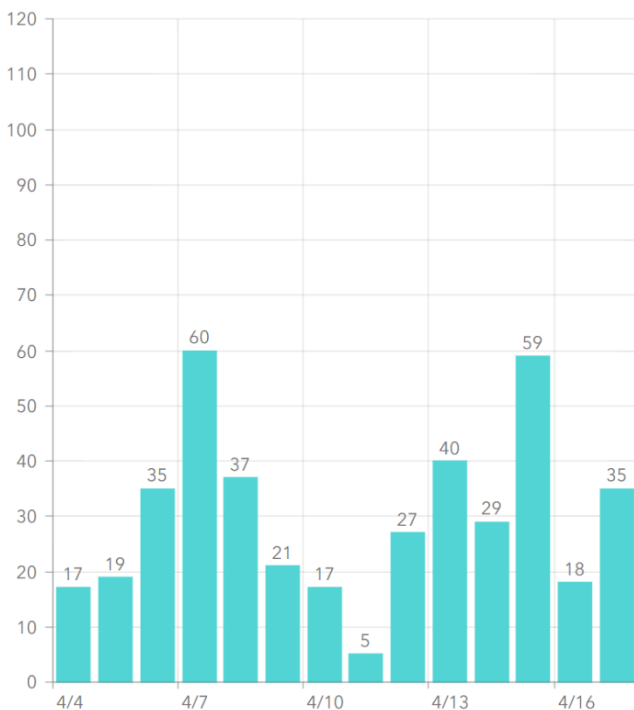

## COVID-19 in Martin County

COVID-19 case data is updated daily

Cumulative Case Data

**11,926**  
Positive

Cumulative Case Data

**69,750**  
Negative

Previous Day Percent Positive

**08.12%**  
Martin County

### Martin County: New Cases by Day

### Martin County: Age Distribution of Cases