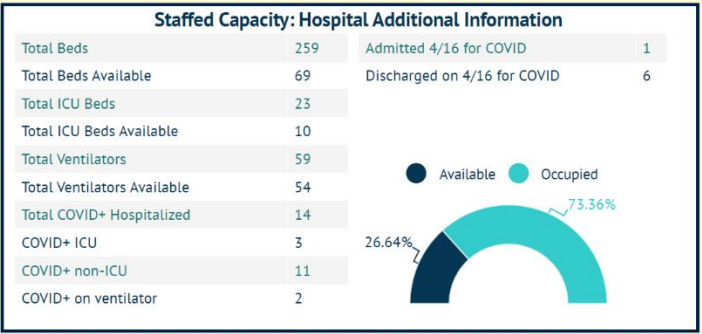

MARTIN TOGETHER

Updated 04/17/2021

Made with **Infogram**

COVID-19 in Martin County

COVID-19 case data is updated daily