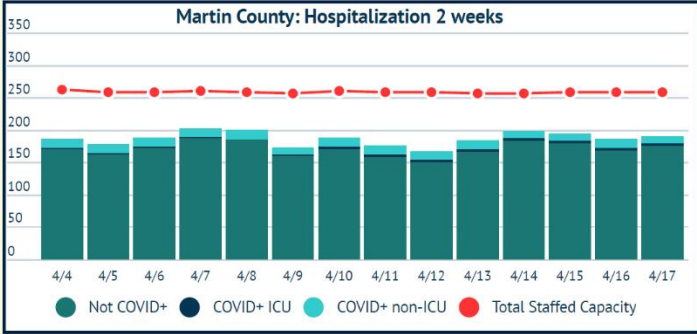

MARTIN TOGETHER

Updated 04/17/2021

Made with **Infogram**

COVID-19 in Martin County

COVID-19 case data is updated daily