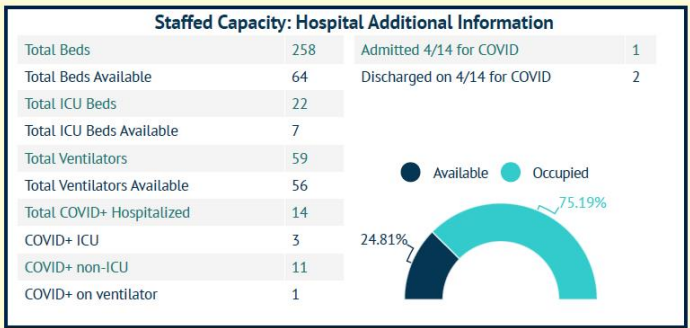

MARTIN TOGETHER

Updated 04/15/2021

Made with infogram

COVID-19 in Martin County

COVID-19 case data is updated daily

Cumulative Case Data

11,812
Positive

Cumulative Case Data