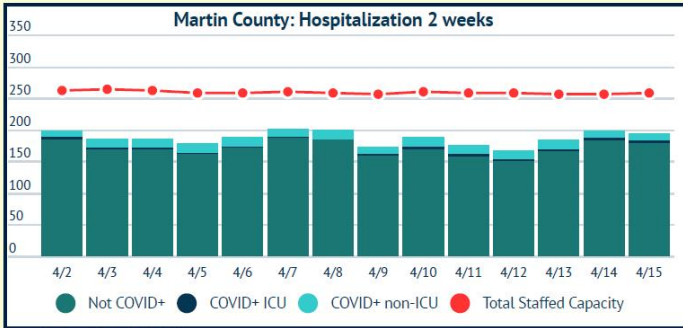

MARTIN TOGETHER

Updated 04/15/2021

Made with infogram

COVID-19 in Martin County

COVID-19 case data is updated daily

Cumulative Case Data

11,812
Positive

Cumulative Case Data

69,378
Negative

Previous Day Percent Positive

05.64%
Martin County

Previous Day Percent Positive

6.66%
State of Florida

Martin County: New Cases by Day

Martin County: Age Distribution of Cases