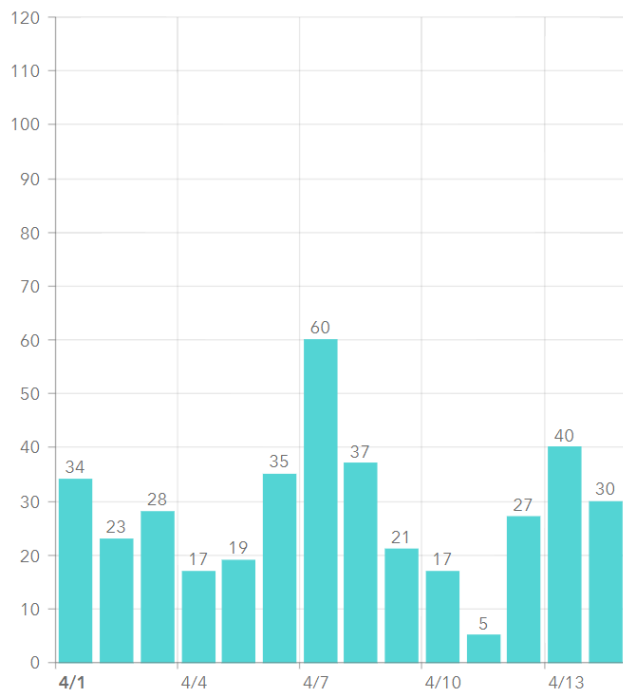

MARTIN TOGETHER

Updated 04/15/2021

Made with infogram

COVID-19 in Martin County

COVID-19 case data is updated daily

Cumulative Case Data

11,812
Positive

Cumulative Case Data

69,378
Negative

Previous Day Percent Positive

05.64%
Martin County

Previous Day Percent Positive

6.66%
State of Florida

Martin County: New Cases by Day

Martin County: Age Distribution of Cases