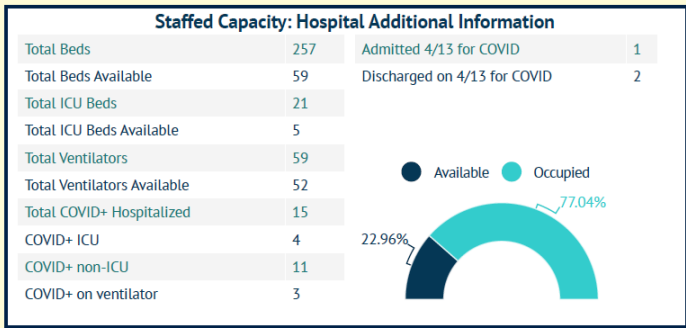

MARTIN TOGETHER

Updated 04/14/2021

Made with infogram

COVID-19 in Martin County

COVID-19 case data is updated daily

Cumulative Case Data

11,780
Positive

Cumulative Case Data