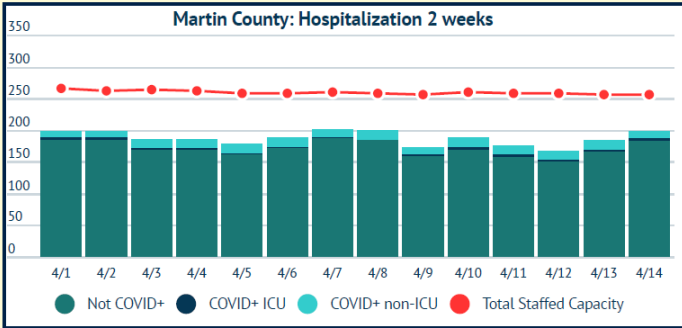

MARTIN TOGETHER

Updated 04/14/2021

Made with infogram

COVID-19 in Martin County

COVID-19 case data is updated daily

Cumulative Case Data

11,780
Positive

Cumulative Case Data

69,246
Negative

Previous Day Percent Positive

07.27%
Martin County

Previous Day Percent Positive

7.44%
State of Florida

Martin County: New Cases by Day

Martin County: Age Distribution of Cases