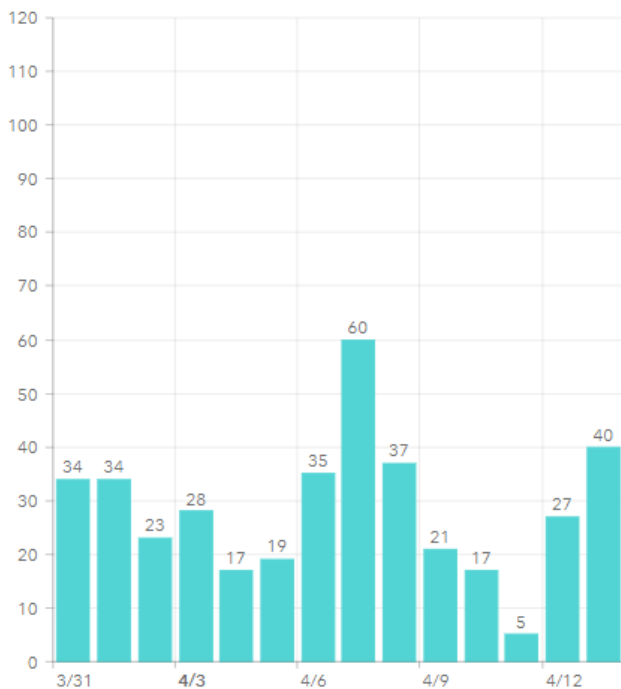

MARTIN TOGETHER

Updated 04/14/2021

Made with infogram

COVID-19 in Martin County

COVID-19 case data is updated daily

Cumulative Case Data

11,780
Positive

Cumulative Case Data

69,246
Negative

Previous Day Percent Positive

07.27%
Martin County

Previous Day Percent Positive

7.44%
State of Florida

Martin County: New Cases by Day

Martin County: Age Distribution of Cases