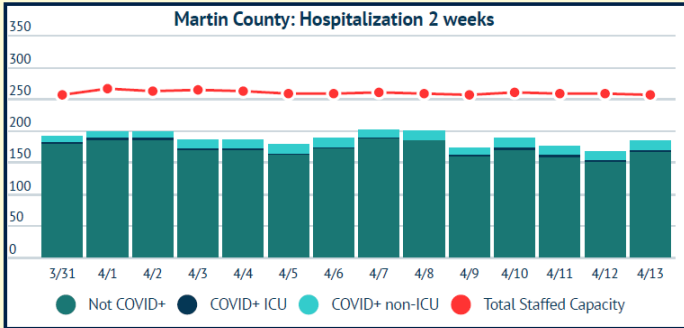

MARTIN TOGETHER

Updated 04/13/2021

Made with **infogram**

COVID-19 in Martin County

COVID-19 case data is updated daily

Cumulative Case Data

11,740
Positive

Cumulative Case Data

69,083
Negative

Previous Day Percent Positive

06.01%
Martin County

Previous Day Percent Positive

8.16%
State of Florida

Martin County: New Cases by Day

Martin County: Age Distribution of Cases