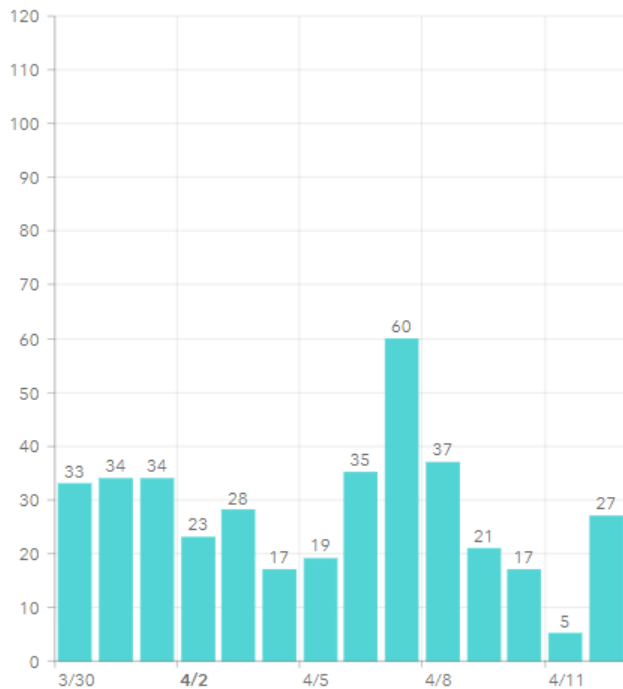

MARTIN TOGETHER

Updated 04/13/2021

Made with **infogram**

COVID-19 in Martin County

COVID-19 case data is updated daily

Cumulative Case Data

11,740
Positive

Cumulative Case Data

69,083
Negative

Previous Day Percent Positive

06.01%
Martin County

Previous Day Percent Positive

8.16%
State of Florida

Martin County: New Cases by Day

Martin County: Age Distribution of Cases