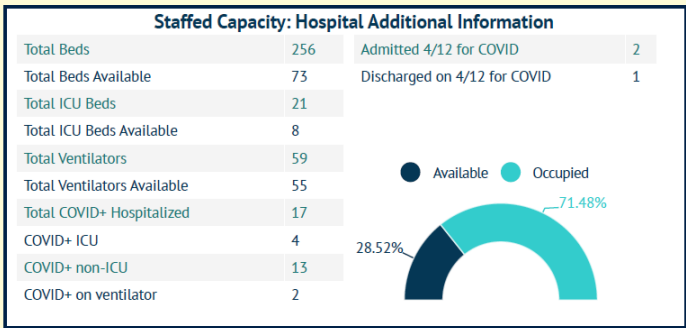

MARTIN TOGETHER

Updated 04/13/2021

Made with **infogram**

COVID-19 in Martin County

COVID-19 case data is updated daily

Cumulative Case Data

11,740
Positive

Cumulative Case Data