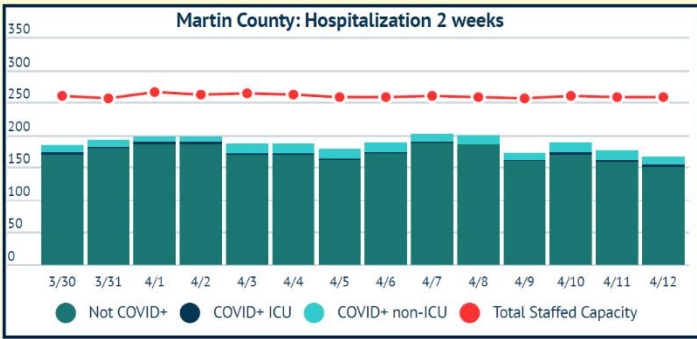

MARTIN TOGETHER

Updated 04/12/2021

Made with **Infogram**

COVID-19 in Martin County

COVID-19 case data is updated daily

Cumulative Case Data

11,714
Positive

Cumulative Case Data

68,948
Negative

Previous Day Percent Positive

03.79%
Martin County

Previous Day Percent Positive

8.00%
State of Florida

Martin County: New Cases by Day

Martin County: Age Distribution of Cases