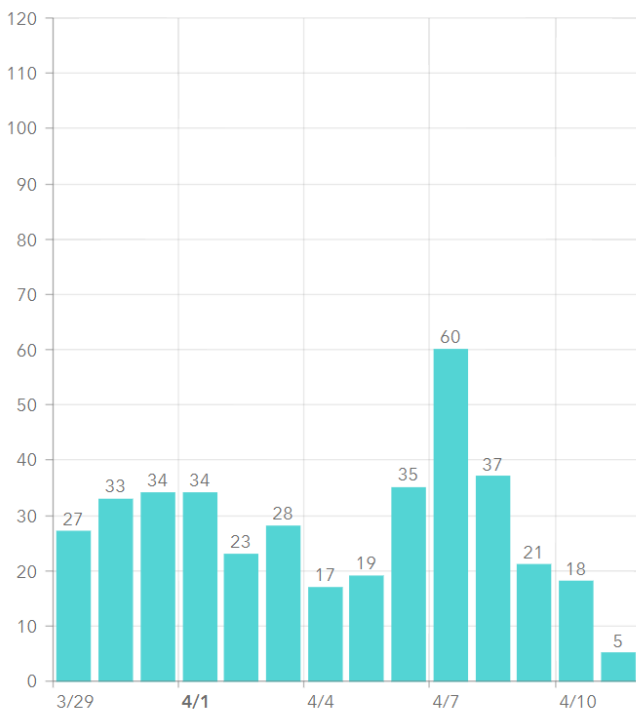

MARTIN TOGETHER

Updated 04/12/2021

Made with **Infogram**

COVID-19 in Martin County

COVID-19 case data is updated daily

Cumulative Case Data

11,714
Positive

Cumulative Case Data

68,948
Negative

Previous Day Percent Positive

03.79%
Martin County

Previous Day Percent Positive

8.00%
State of Florida

Martin County: New Cases by Day

Martin County: Age Distribution of Cases