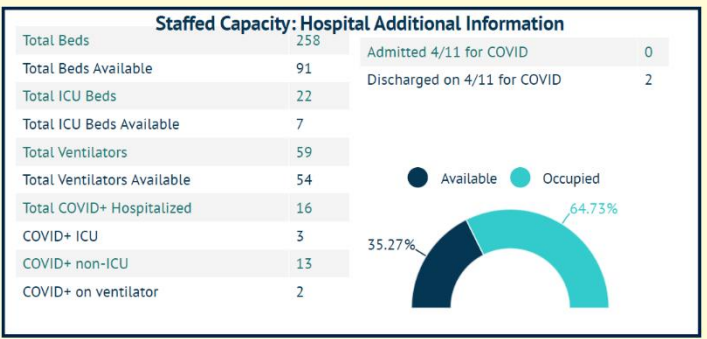

MARTIN TOGETHER

Updated 04/12/2021

Made with **Infogram**

COVID-19 in Martin County

COVID-19 case data is updated daily

Cumulative Case Data

11,714
Positive

Cumulative Case Data