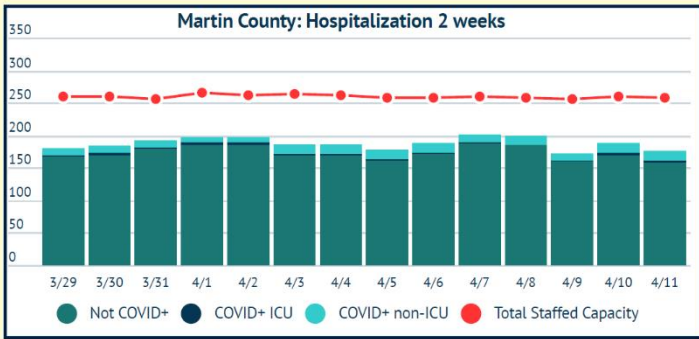

MARTIN TOGETHER

Updated 04/11/2021

Made with infogram

COVID-19 in Martin County

COVID-19 case data is updated daily

Cumulative Case Data

11,710
Positive

Cumulative Case Data

68,907
Negative

Previous Day Percent Positive

05.69%
Martin County

Previous Day Percent Positive

7.65%
State of Florida

Martin County: New Cases by Day

Martin County: Age Distribution of Cases