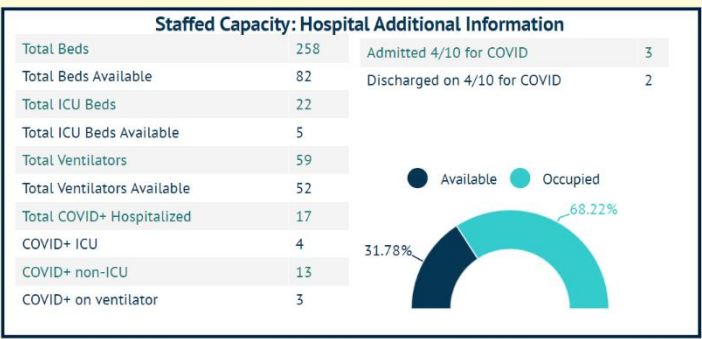

MARTIN TOGETHER

Updated 04/11/2021

Made with infogram

COVID-19 in Martin County

COVID-19 case data is updated daily

Cumulative Case Data

11,710
Positive

Cumulative Case Data