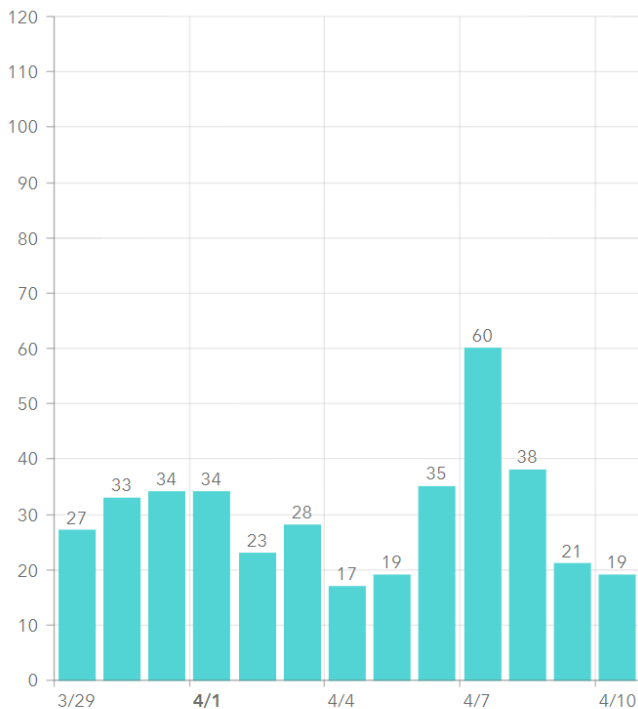

MARTIN TOGETHER

Updated 04/11/2021

Made with infogram

COVID-19 in Martin County

COVID-19 case data is updated daily

Cumulative Case Data

11,710
Positive

Cumulative Case Data

68,907
Negative

Previous Day Percent Positive

05.69%
Martin County

Previous Day Percent Positive

7.65%
State of Florida

Martin County: New Cases by Day

Martin County: Age Distribution of Cases