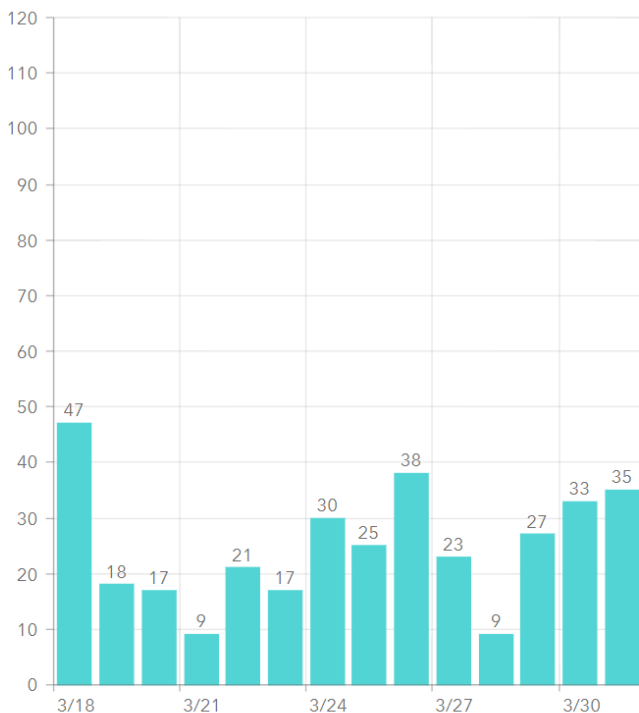

MARTIN TOGETHER

Updated 04/01/2021

Made with infogram

COVID-19 in Martin County

COVID-19 case data is updated daily

Cumulative Case Data

11,405
Positive

Cumulative Case Data

67,538
Negative

Previous Day Percent Positive

05.44%
Martin County

Previous Day Percent Positive

6.41%
State of Florida

Martin County: New Cases by Day

Martin County: Age Distribution of Cases