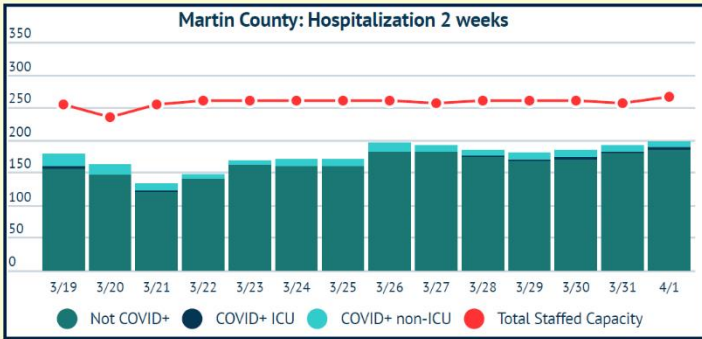

MARTIN TOGETHER

Updated 04/01/2021

Made with infogram

COVID-19 in Martin County

COVID-19 case data is updated daily

Cumulative Case Data

11,405
Positive

Cumulative Case Data

67,538
Negative

Previous Day Percent Positive

05.44%
Martin County

Previous Day Percent Positive

6.41%
State of Florida

Martin County: New Cases by Day

Martin County: Age Distribution of Cases