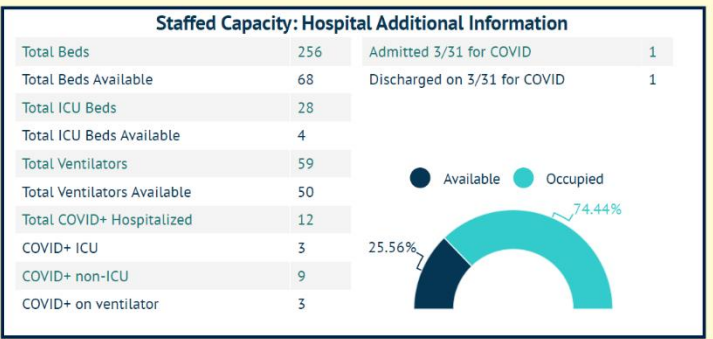

MARTIN TOGETHER

Updated 04/01/2021

Made with infogram

COVID-19 in Martin County

COVID-19 case data is updated daily

Cumulative Case Data

11,405
Positive

Cumulative Case Data