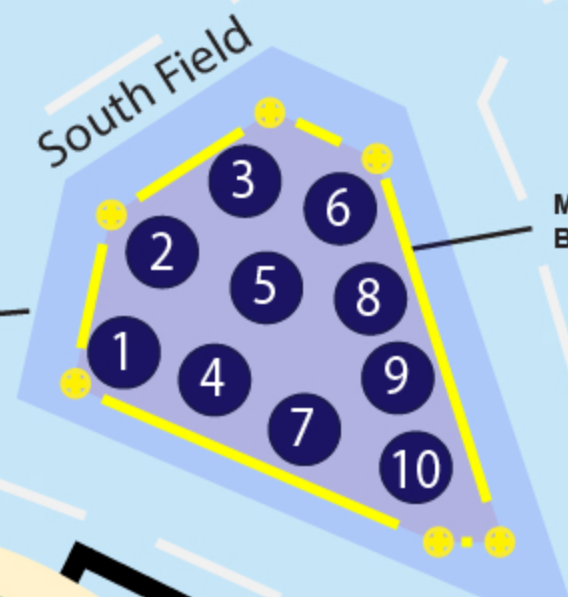

MANATEE POCKET

Mooring Field

Mooring Field Building

Pirates Cove Resort & Marina

Dinghy Dock

- Vessels up to 30ft
- Vessels up to 40ft

Chapman's Channel

SE Paul Terrace

SE Barcelona

SE Westfield St

SE Bayview St

SE Desoto Ave

SE Park Dr

SE Mulford Ln