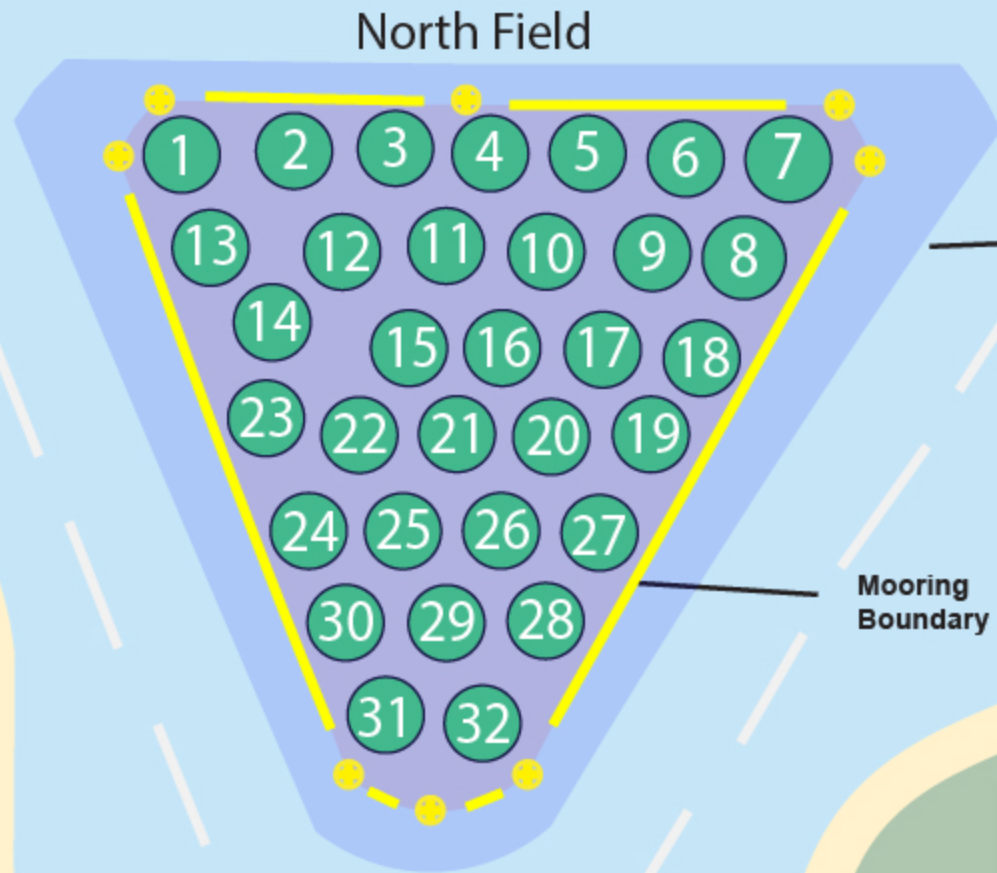

MANATEE POCKET

Mooring Field

Mooring Field Building

Pirates Cove Resort & Marina

Dinghy Dock

- Vessels up to 30ft
- Vessels up to 40ft

Chapman's Channel

SE Paul Terrace

SE Barcelona

SE Westfield St

SE Bayview St

SE Desoto Ave

SE Park Dr

SE Mulford Ln