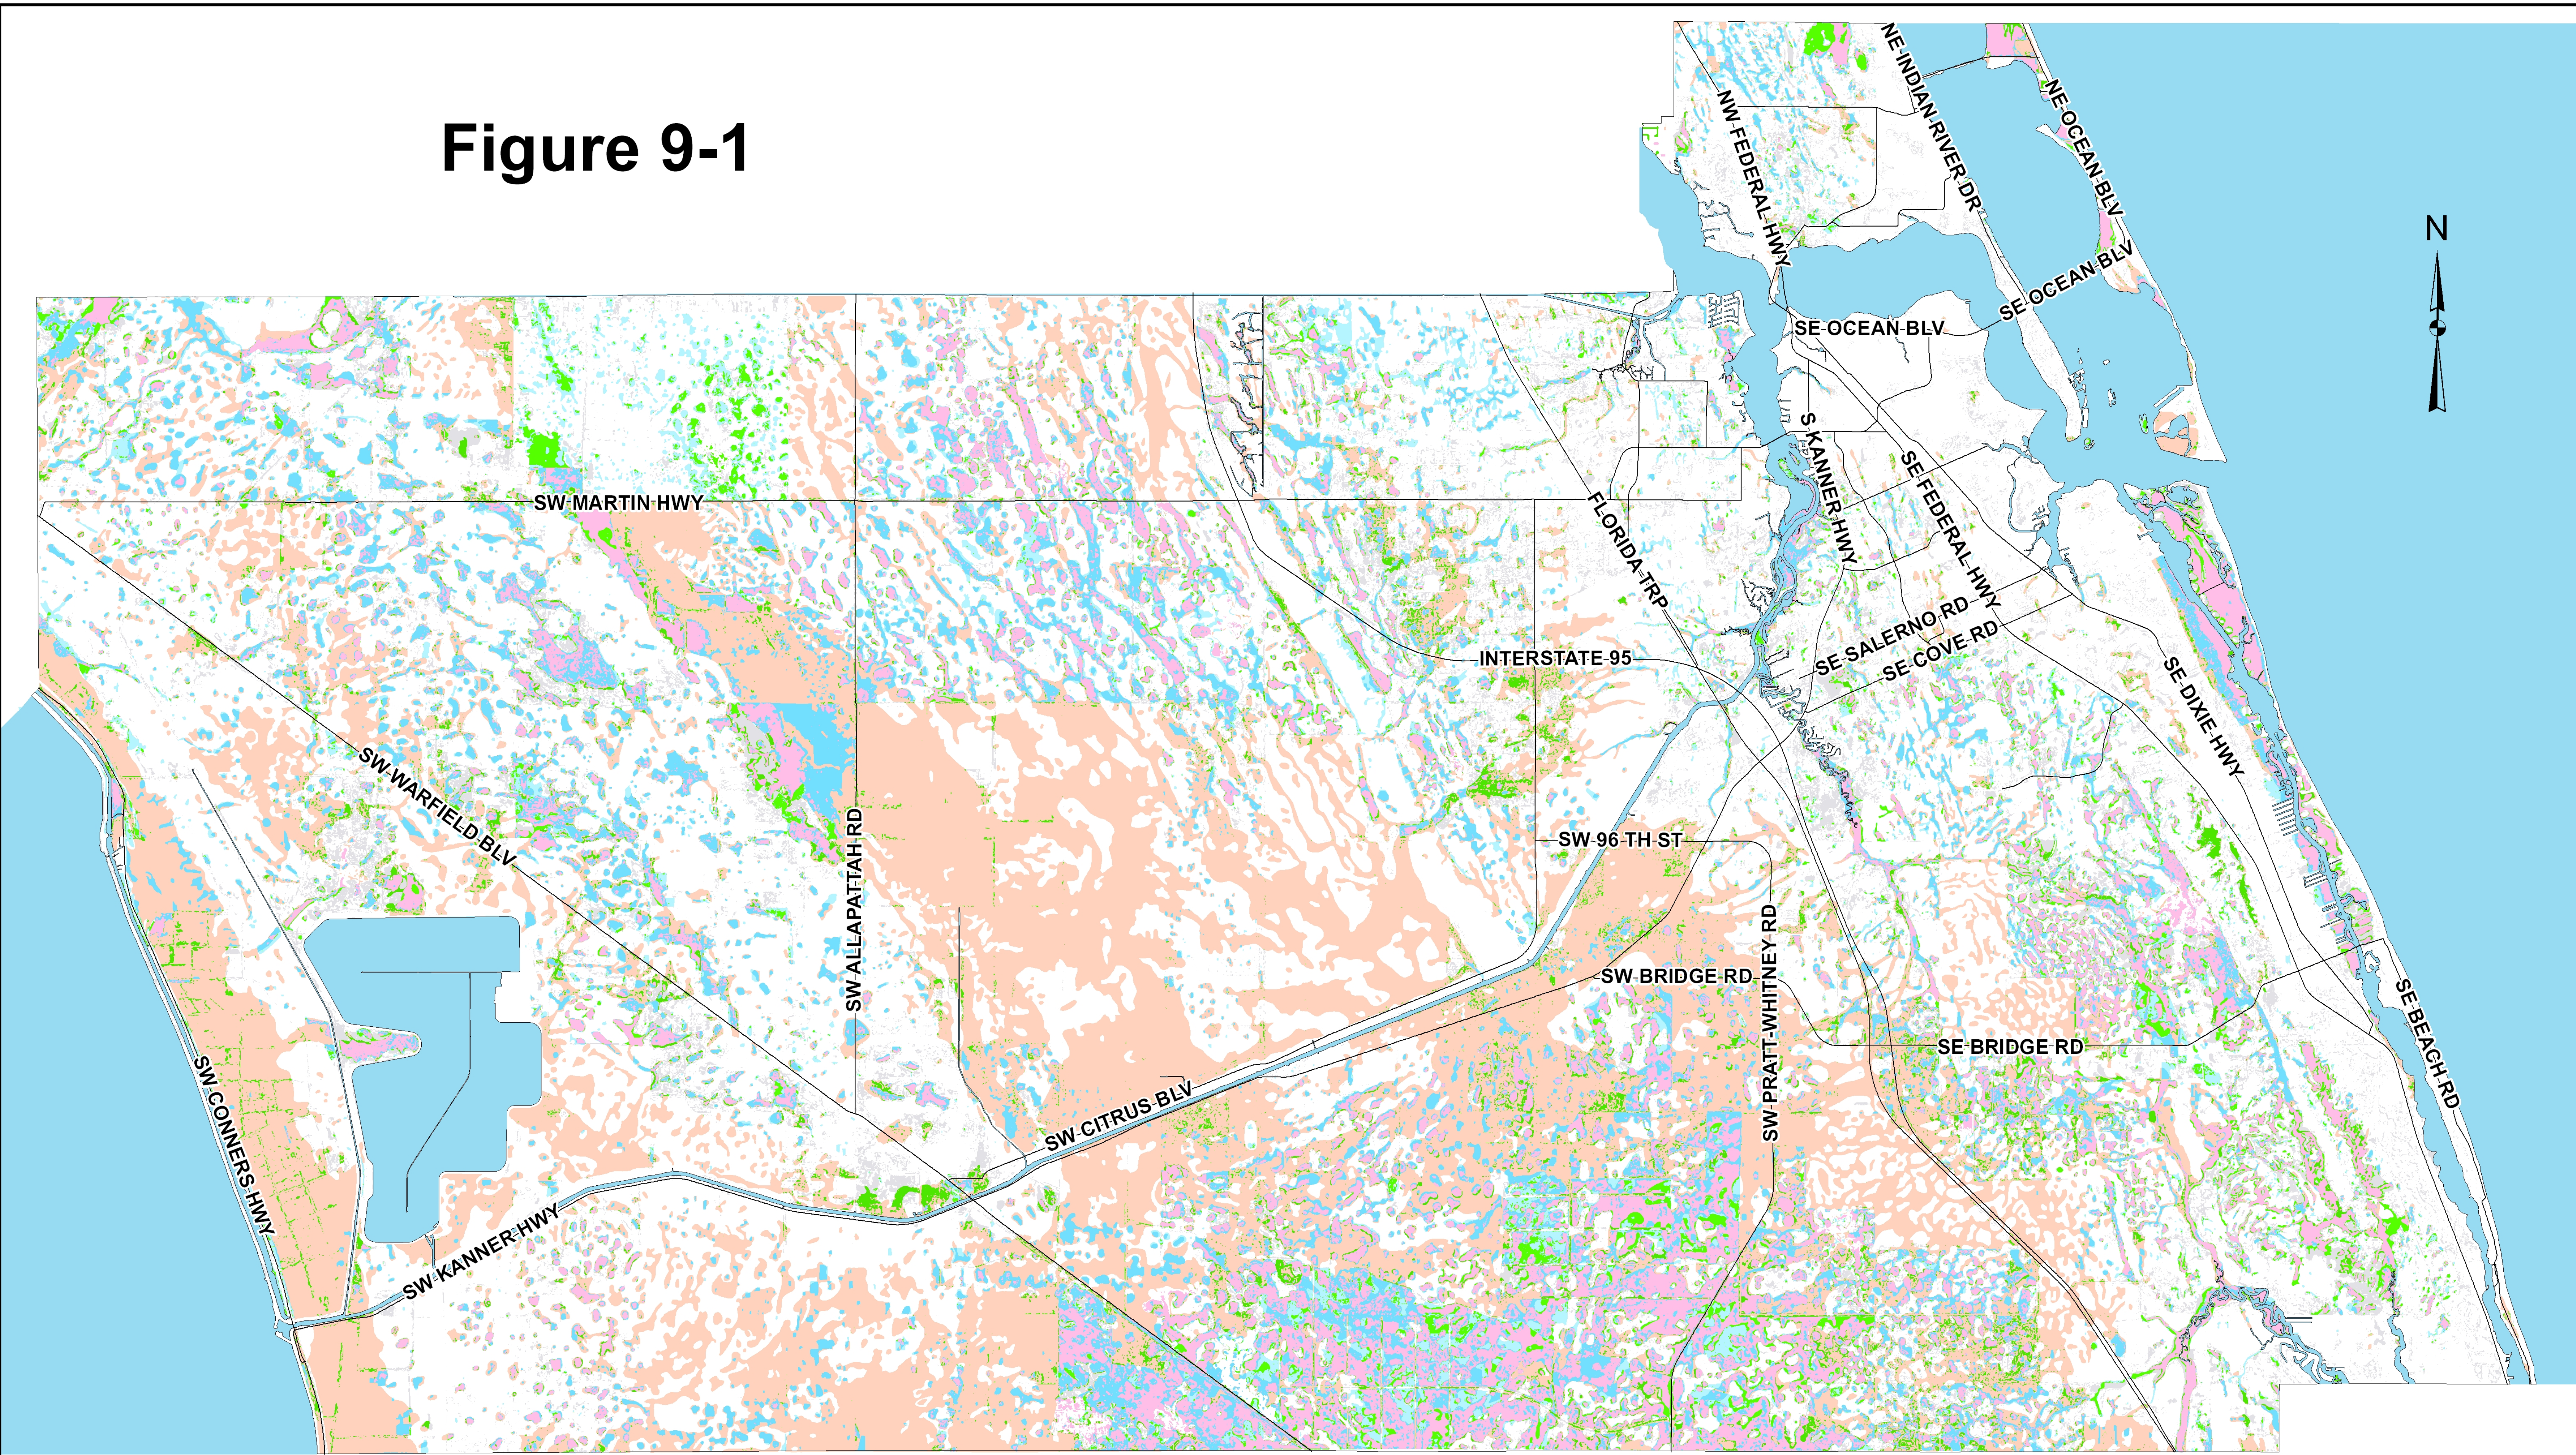

Figure 9-1

Disclaimer
 This Geographic Information System Map Product, received from Martin County ("COUNTY") in fulfillment of a public records request is provided "as is" without warranty of any kind, and the COUNTY expressly disclaims all express and implied warranties, including but not limited to the implied warranties of merchantability and fitness for a particular purpose. The COUNTY does not warrant, guarantee, or make any representations regarding the use, or the results of the use, of the information provided to you by the COUNTY in terms of correctness, accuracy, reliability, timeliness or otherwise. The entire risk as to the results and performance of any information obtained from the COUNTY is entirely assumed by the recipient."

Legend
 WetlandComposite.lyr
WETLAND
 Hydric Soil
 NW Wetland
 Sat Wetland
 Soil and NW
 Soil and Sat
 NW and Sat
 Soil and NW and Sat

MARTIN COUNTY, FLORIDA Composite Wetland Map

File: G:\projects\its\rlawton\CPAs\CGMP_Figures
 Created By: Richard Lawton (GMD)
 Plot Date: July 9, 2013