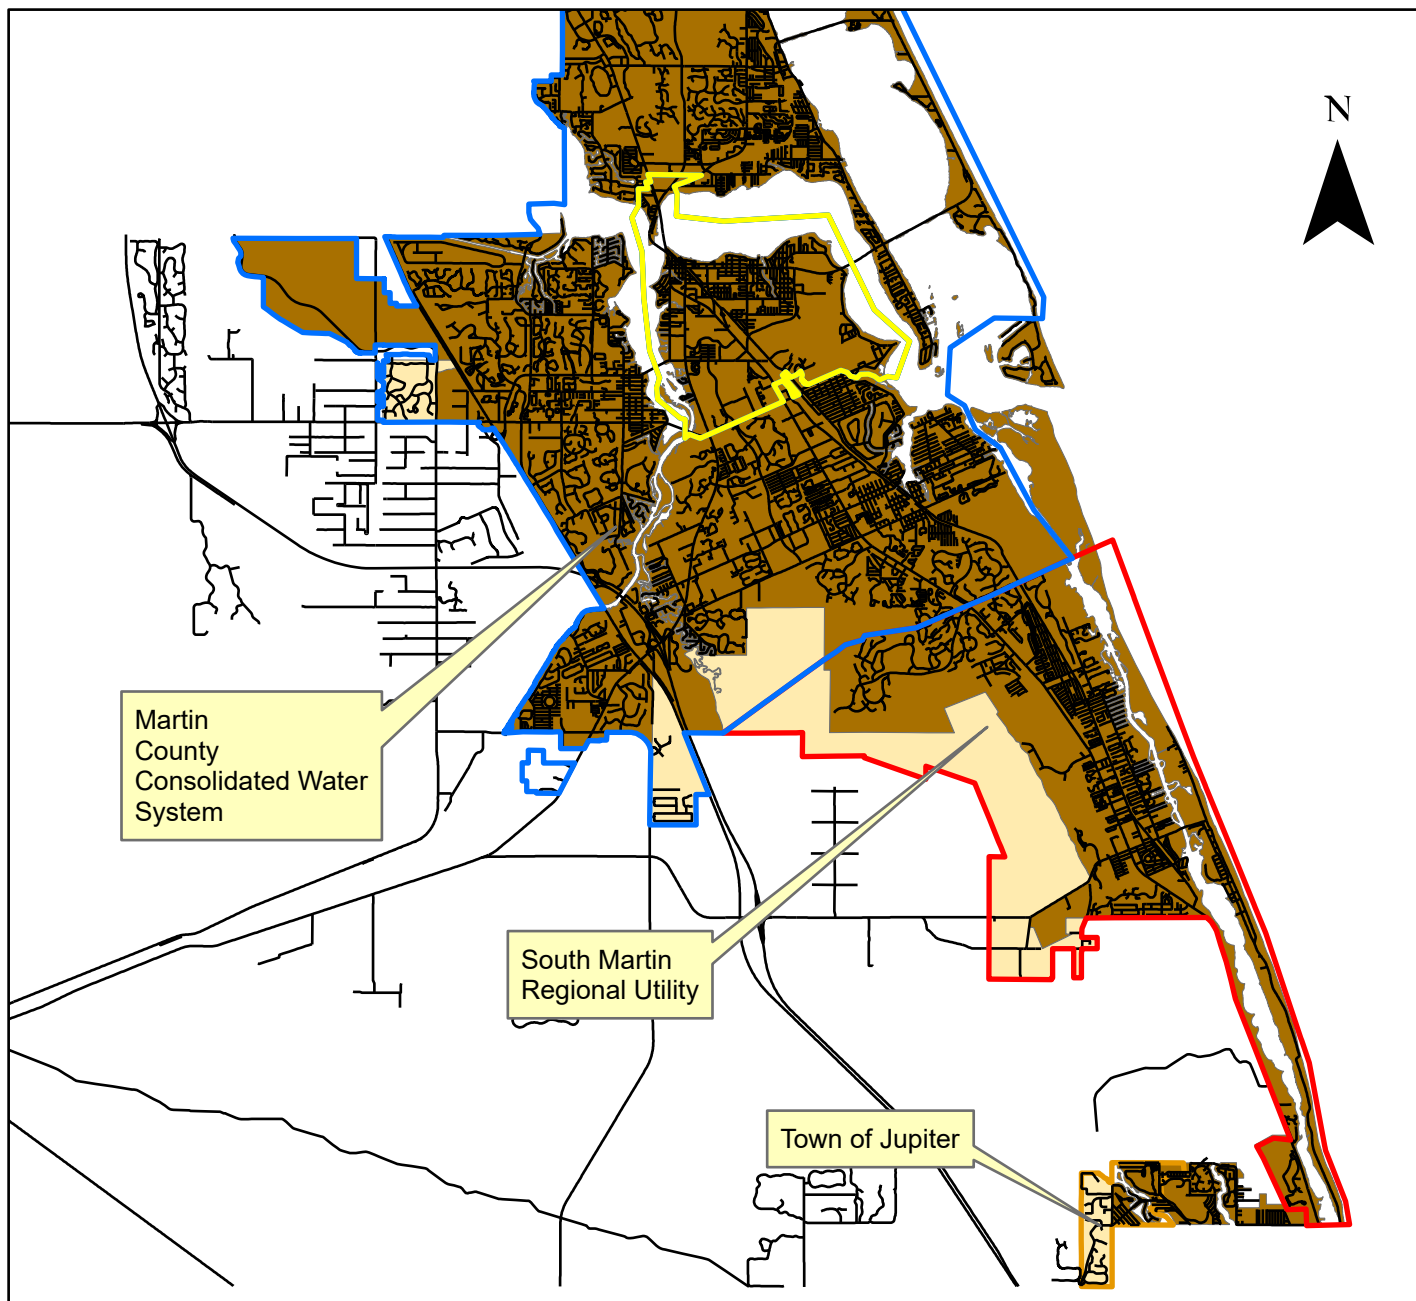

Martin County

Figure 11-2, Potential Service Areas

Martin County Consolidated Water System

South Martin Regional Utility

Town of Jupiter

1. **Legend**
2. Stuart Service Area
   - SMRU
   - Service Areas MCU
   - Indiantown
   - Jupiter
   - Primary USD
   - Secondary USD