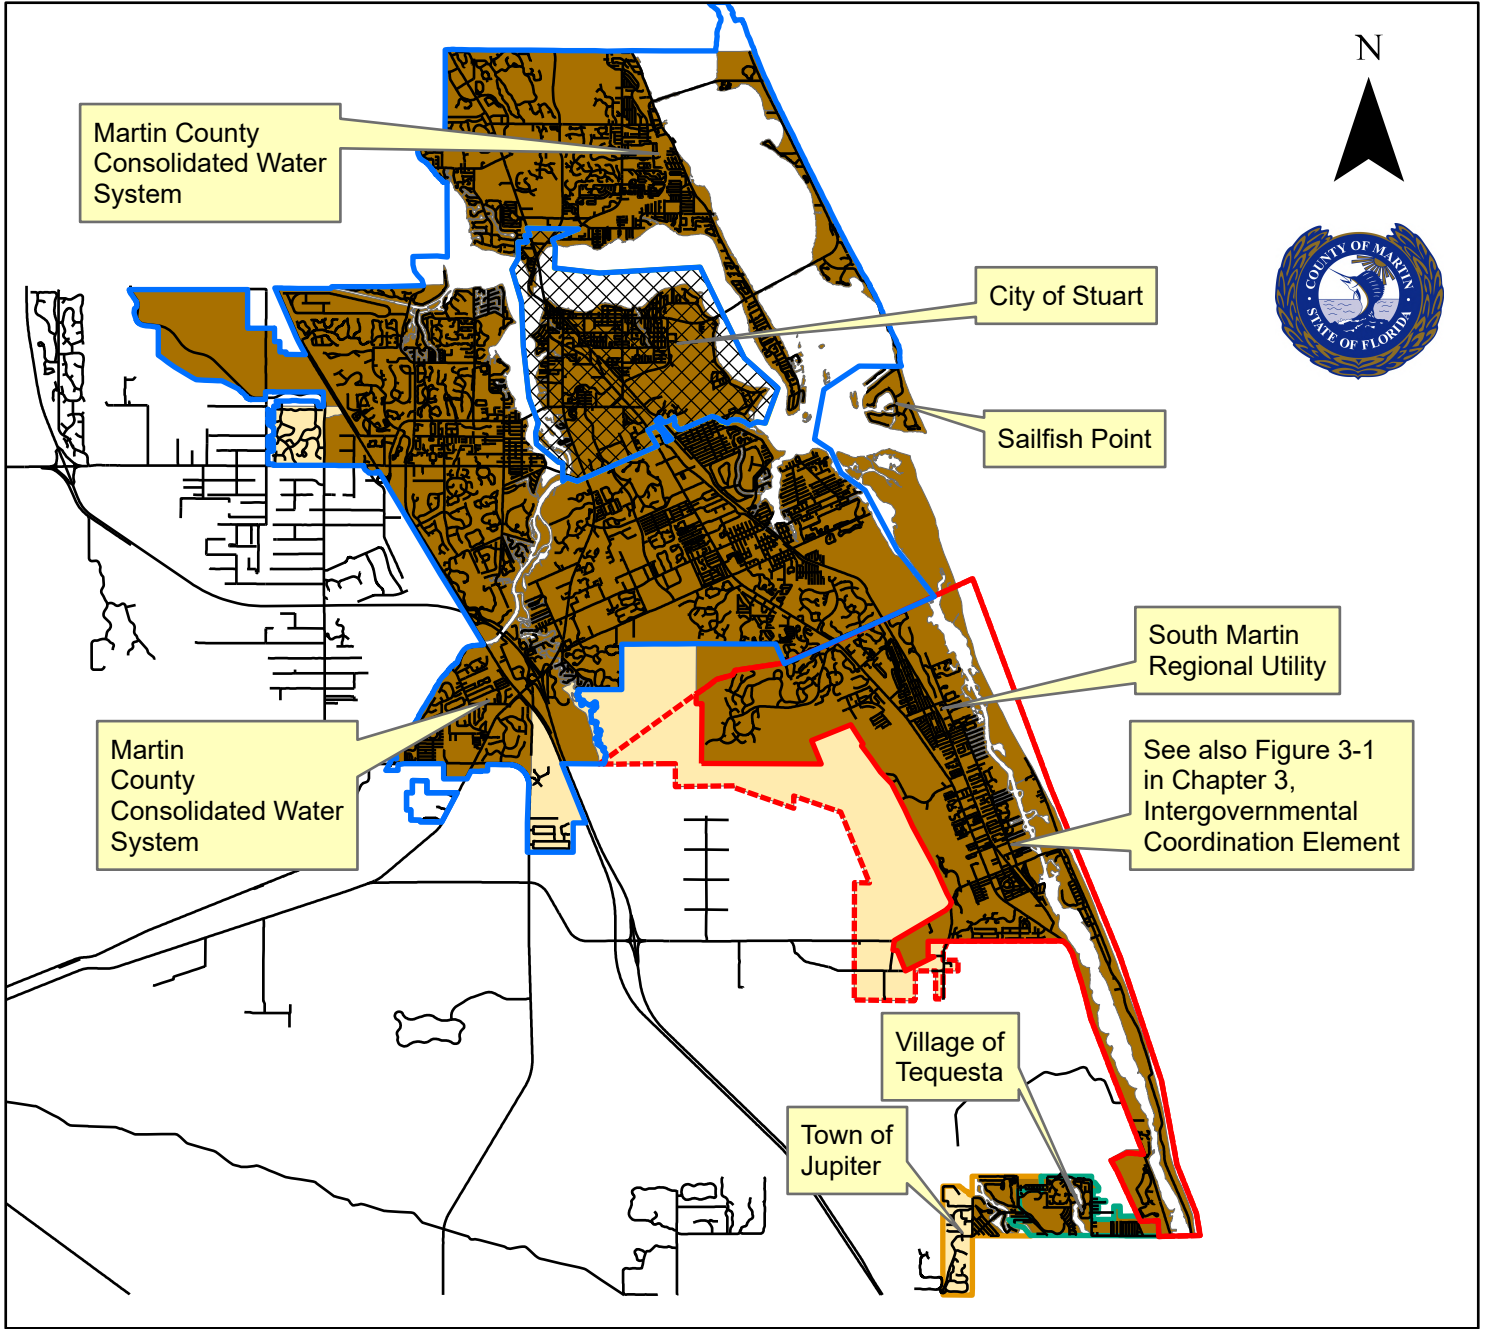

Martin County

Figure 11-1, Areas Currently Served By Regional Utilities

Legend

Stuart Service Area	SMRU Presumed	Urban Service Districts
SMRU Exclusive	Tequesta	Primary
Jupiter	Jupiter	Secondary